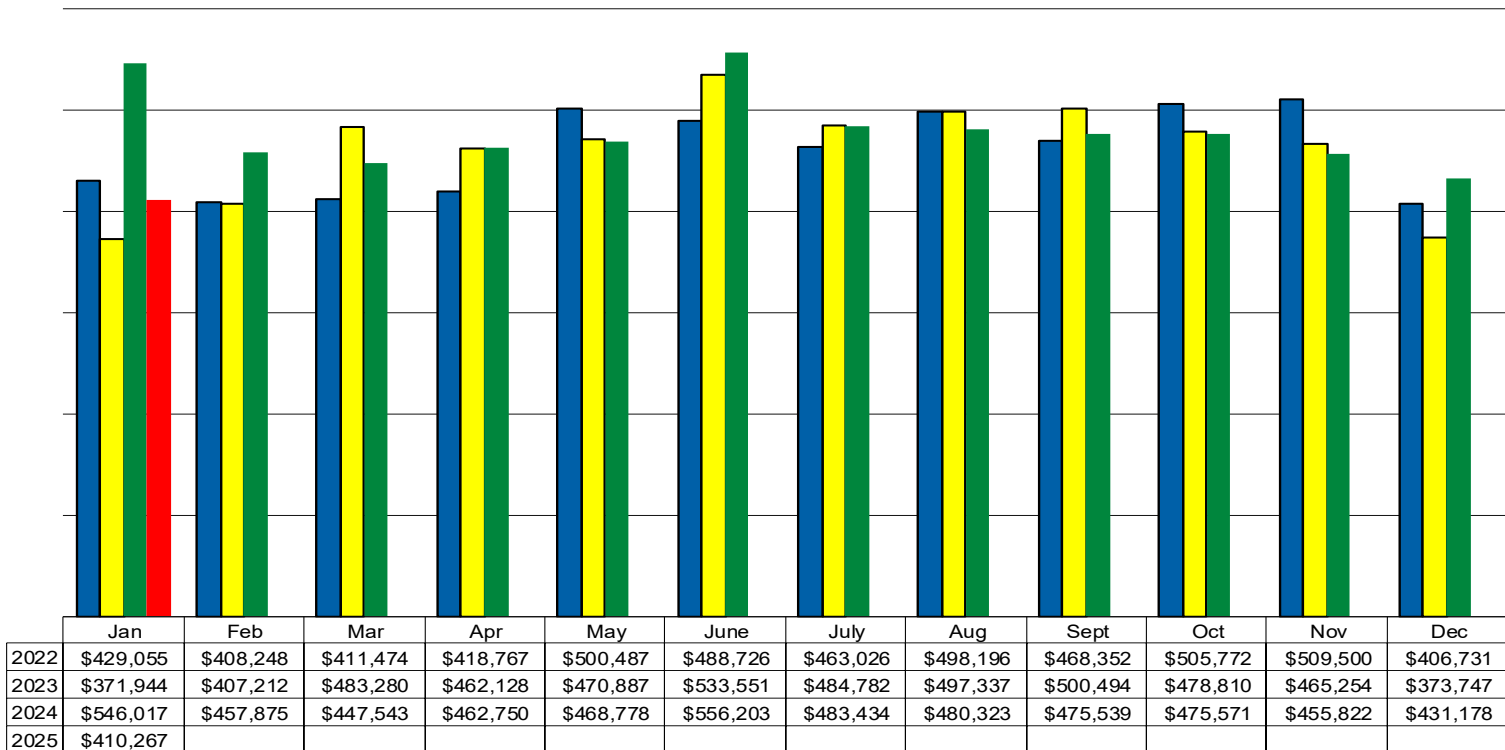

Monthly Average Residential Sales Price Single Family Homes

■ 2022 ■ 2023 ■ 2024 ■ 2025