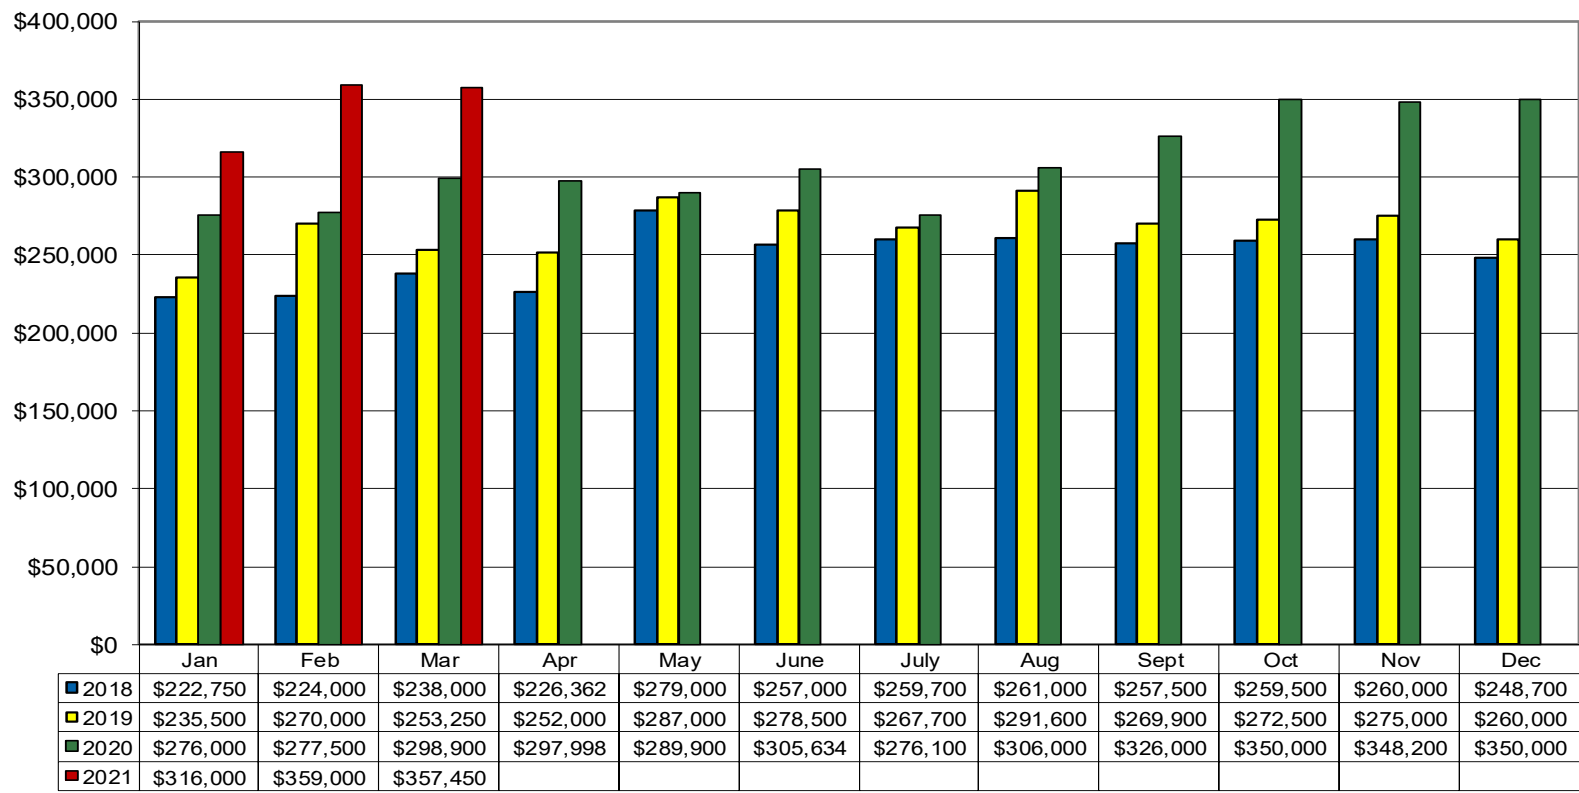

Monthly Median Residential Sales Price Single Family Homes

■ 2018 ■ 2019 ■ 2020 ■ 2021