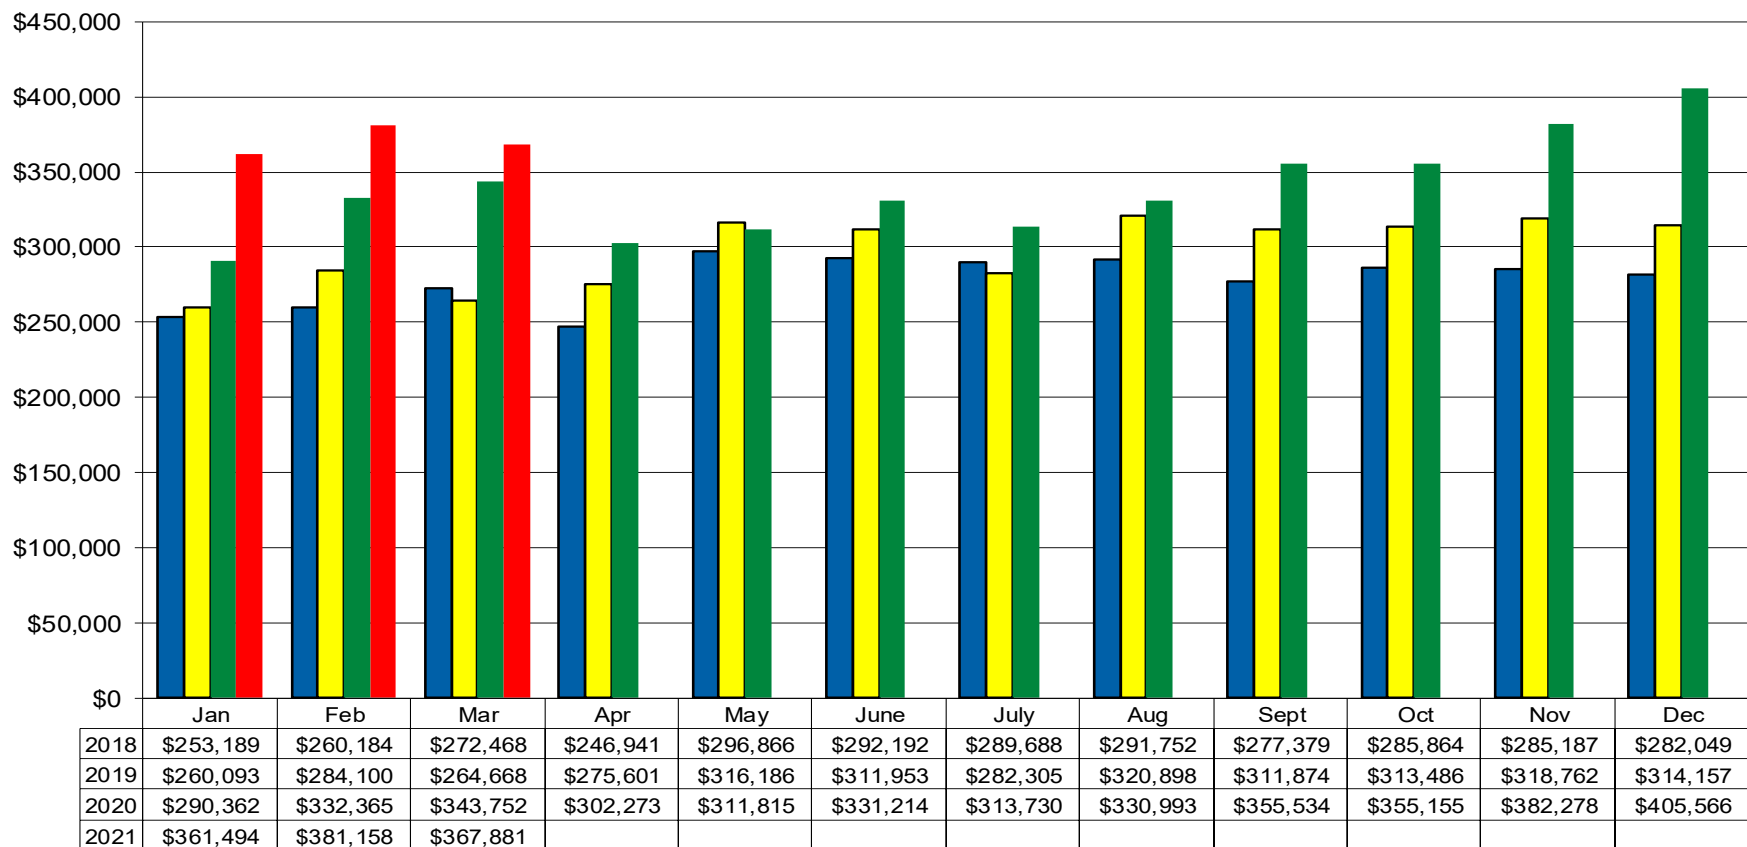

(509) 525-2151 Windermere Real Estate/Walla Walla

Data is from source deemed reliable, but is not warranted by WWAR members. All information compiled from MLS