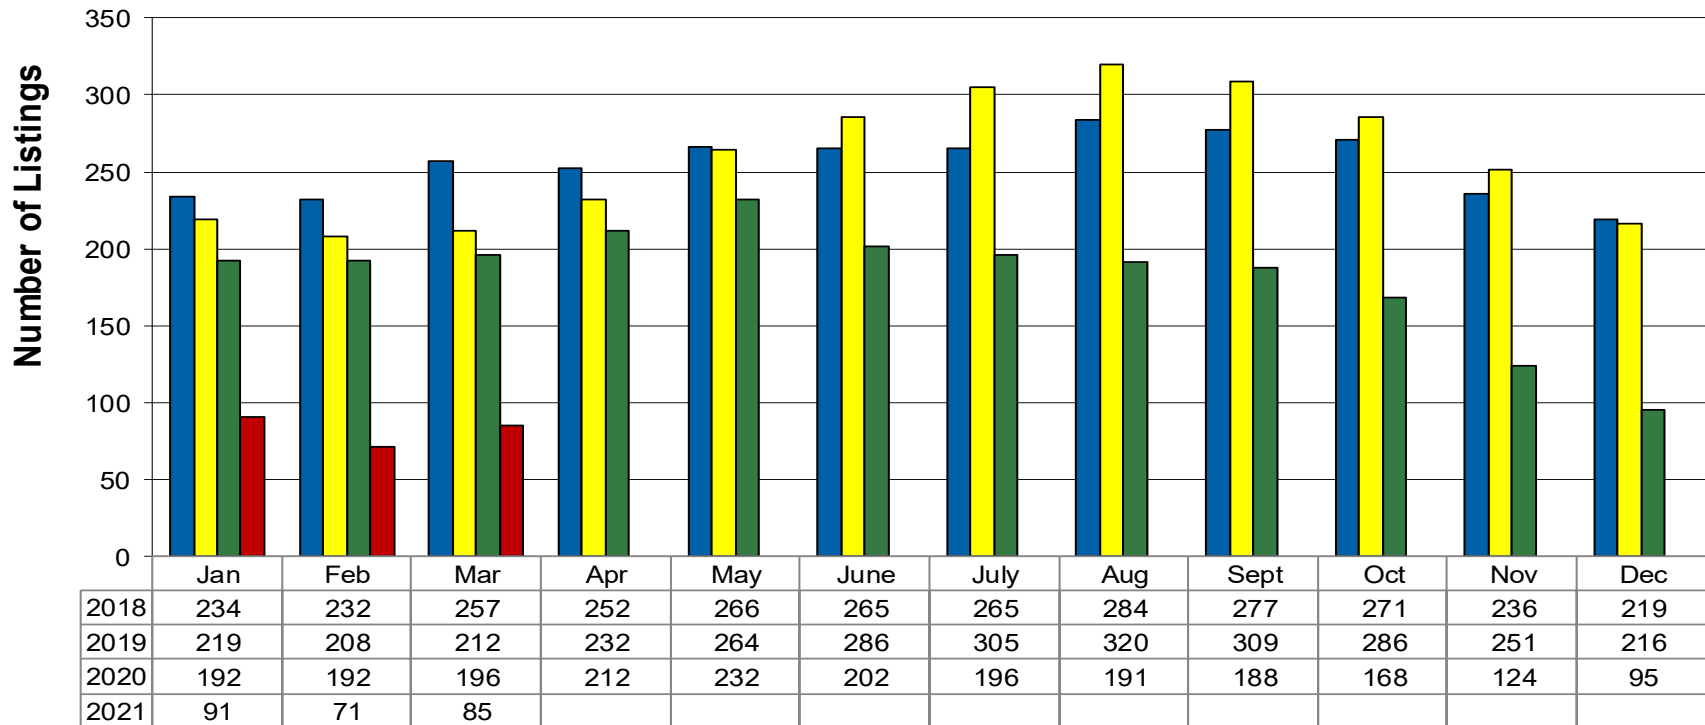

### 12 Month Residential Inventory Comparison - Single Family Homes

■ 2018 ■ 2019 ■ 2020 ■ 2021