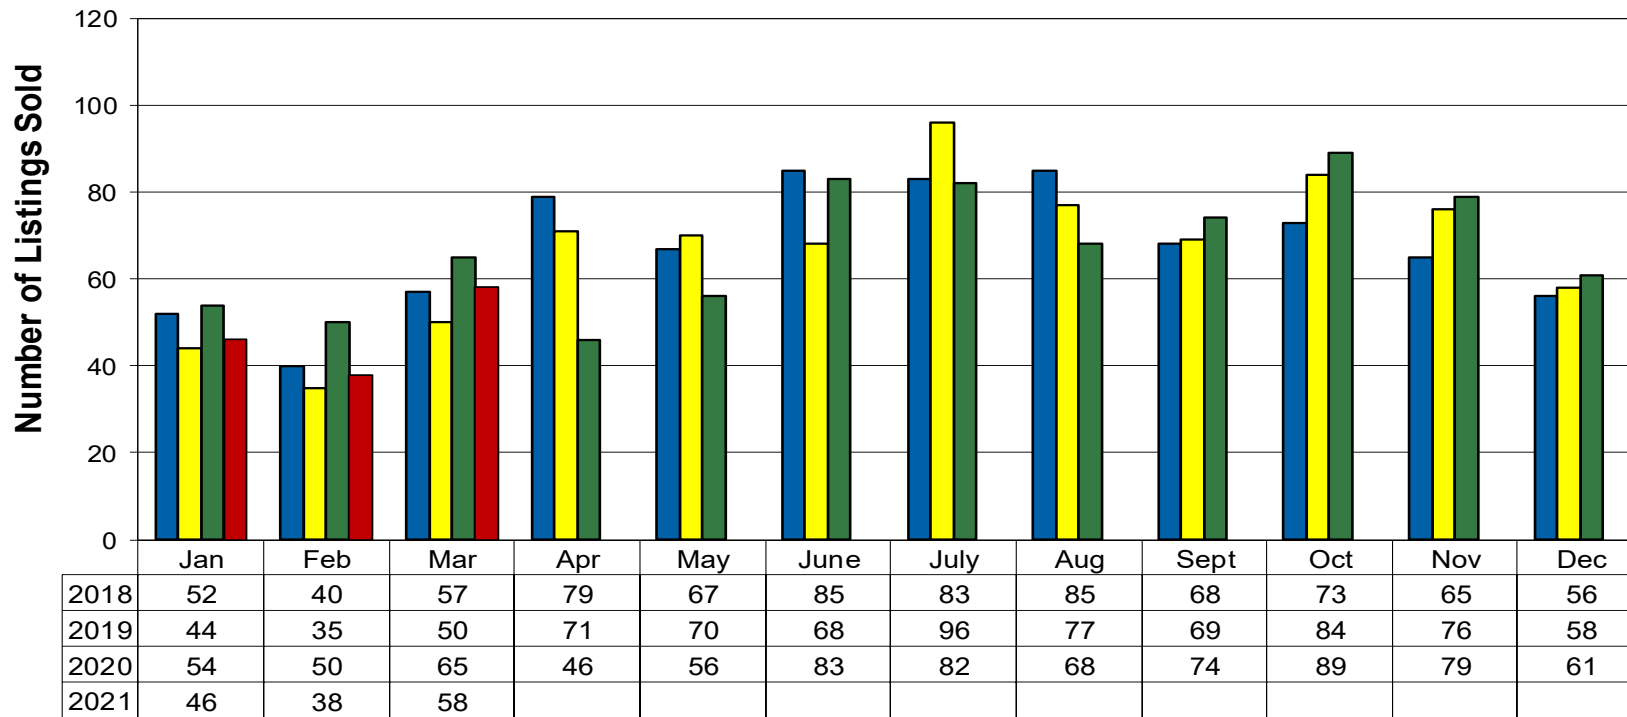

### 12 Month Residential Inventory Comparison - Single Family Homes

■ 2018 ■ 2019 ■ 2020 ■ 2021

## 12 Month Residential Closing Comparison - Single Family Homes

■ 2018   
 ■ 2019   
 ■ 2020   
 ■ 2021