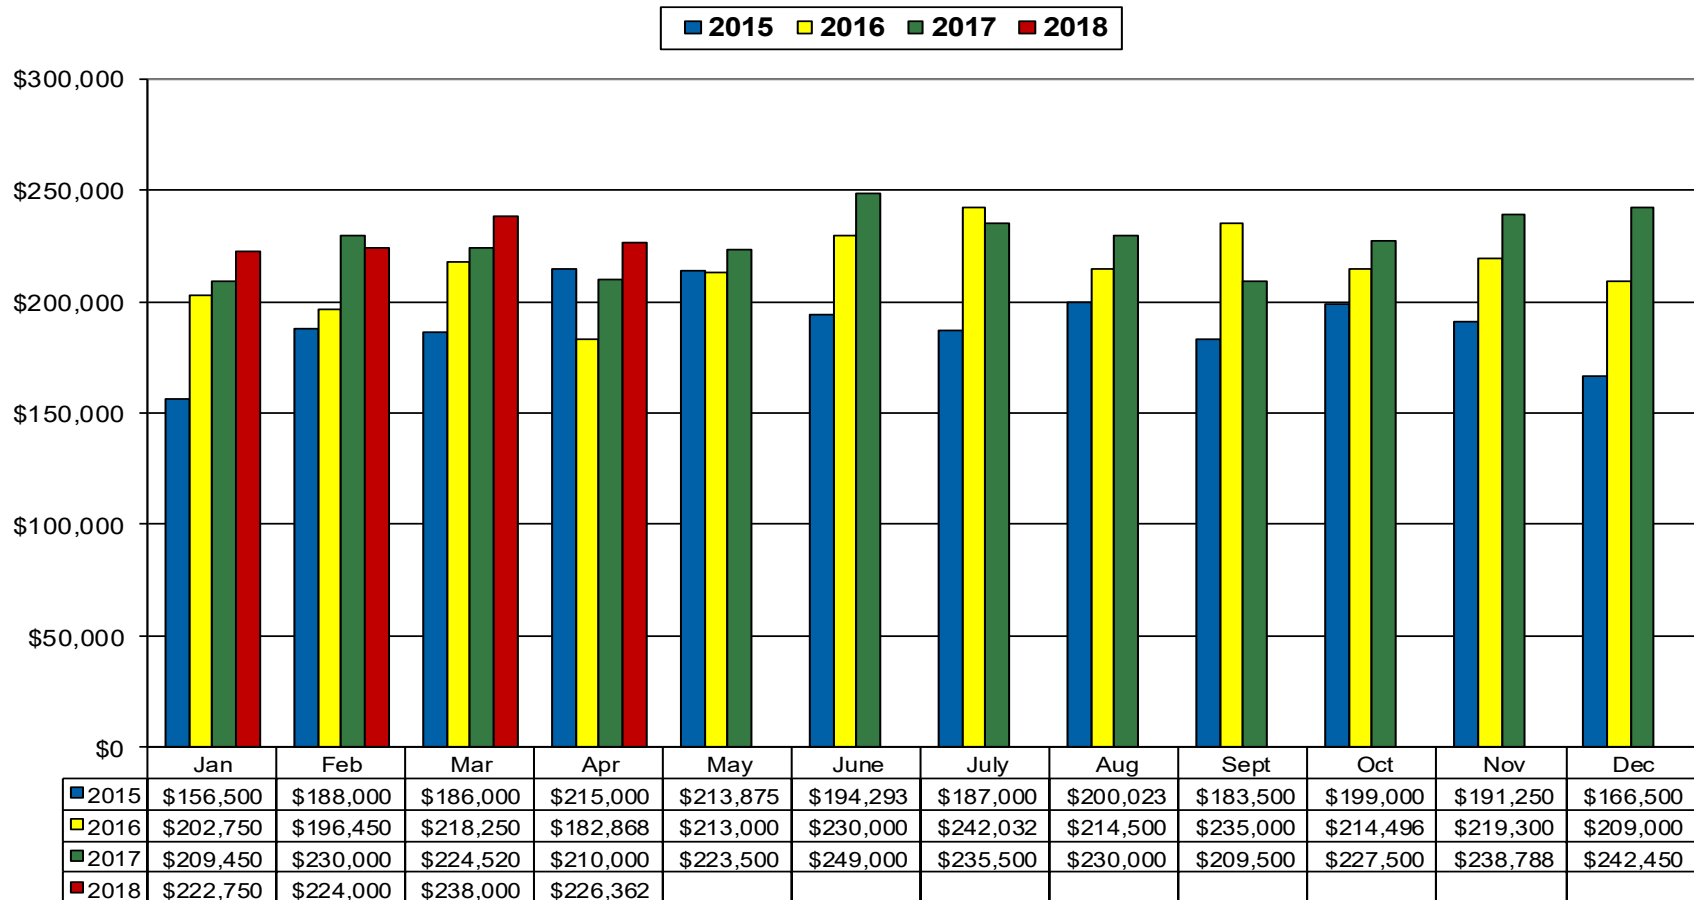

Monthly Median Residential Sales Price Single Family Homes