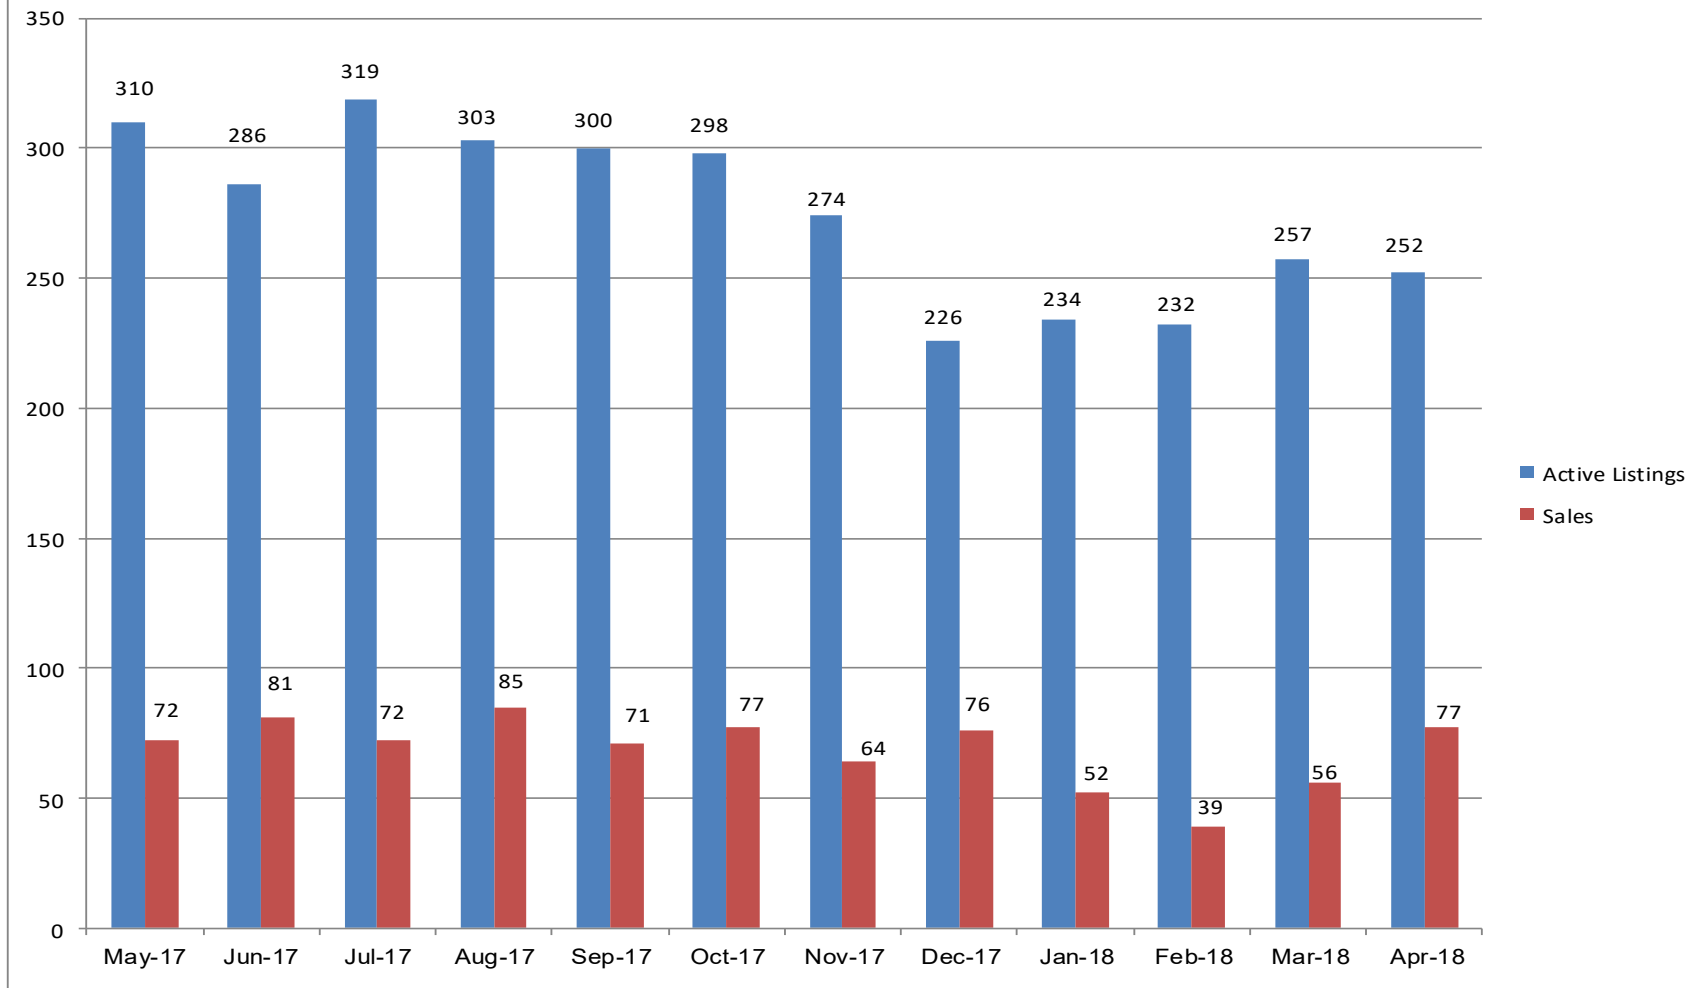

Photo Courtesy of Christina Kennell Photography

12 Month Residential Inventory Comparison - Single Family Homes

■ 2015 ■ 2016 ■ 2017 ■ 2018

12 Month Residential Closing Comparison - Single Family Homes

**WW Valley Single Family Residential Statistics -
 May 2017 through April 2018**