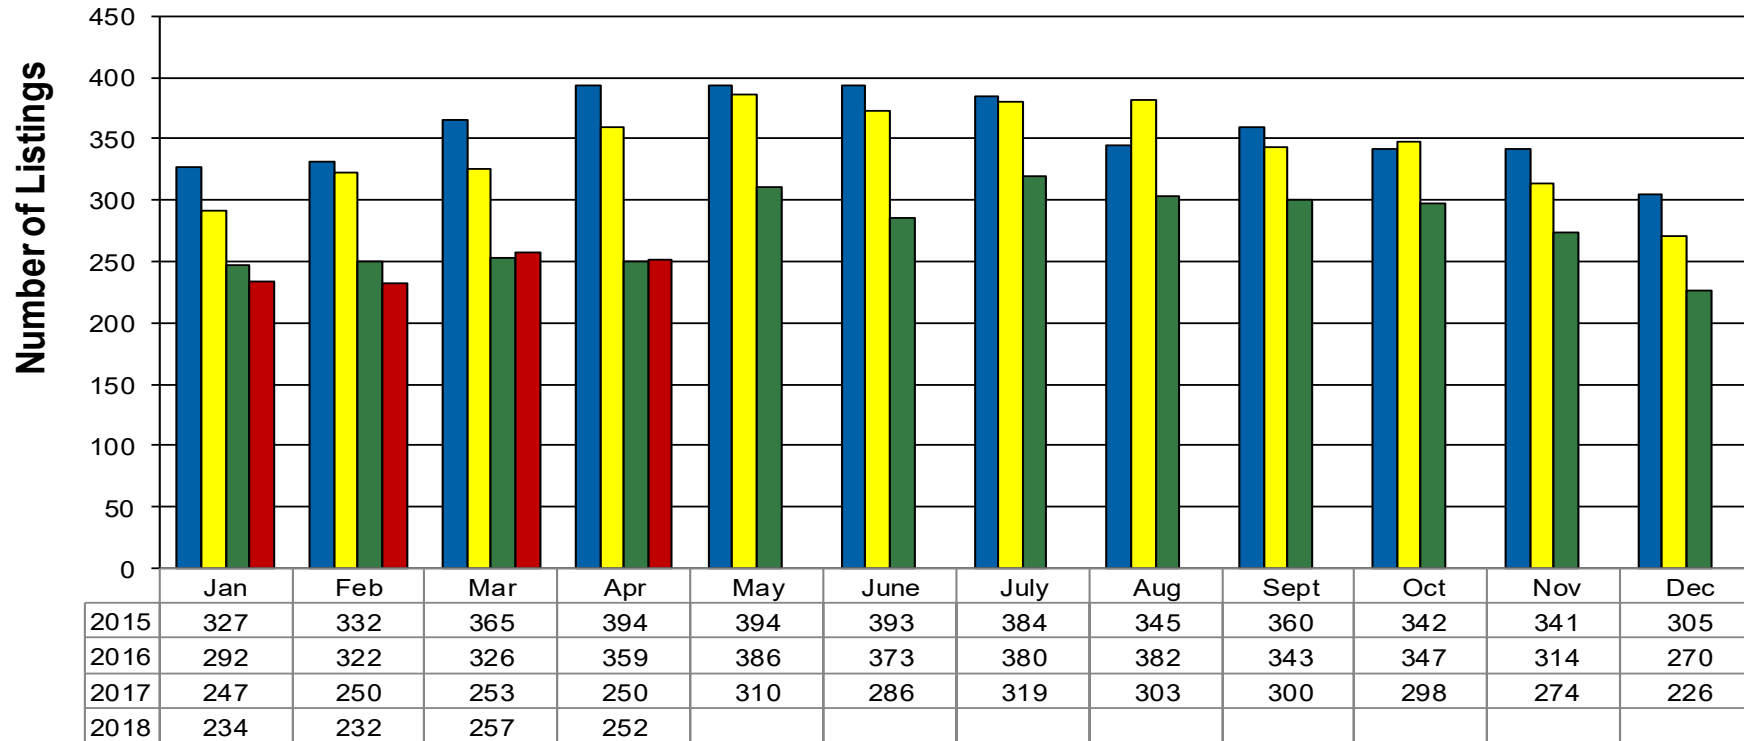

Photo Courtesy of Christina Kennell Photography

12 Month Residential Inventory Comparison - Single Family Homes

■ 2015 ■ 2016 ■ 2017 ■ 2018

12 Month Residential Closing Comparison - Single Family Homes

**WW Valley Single Family Residential Statistics -
 May 2017 through April 2018**