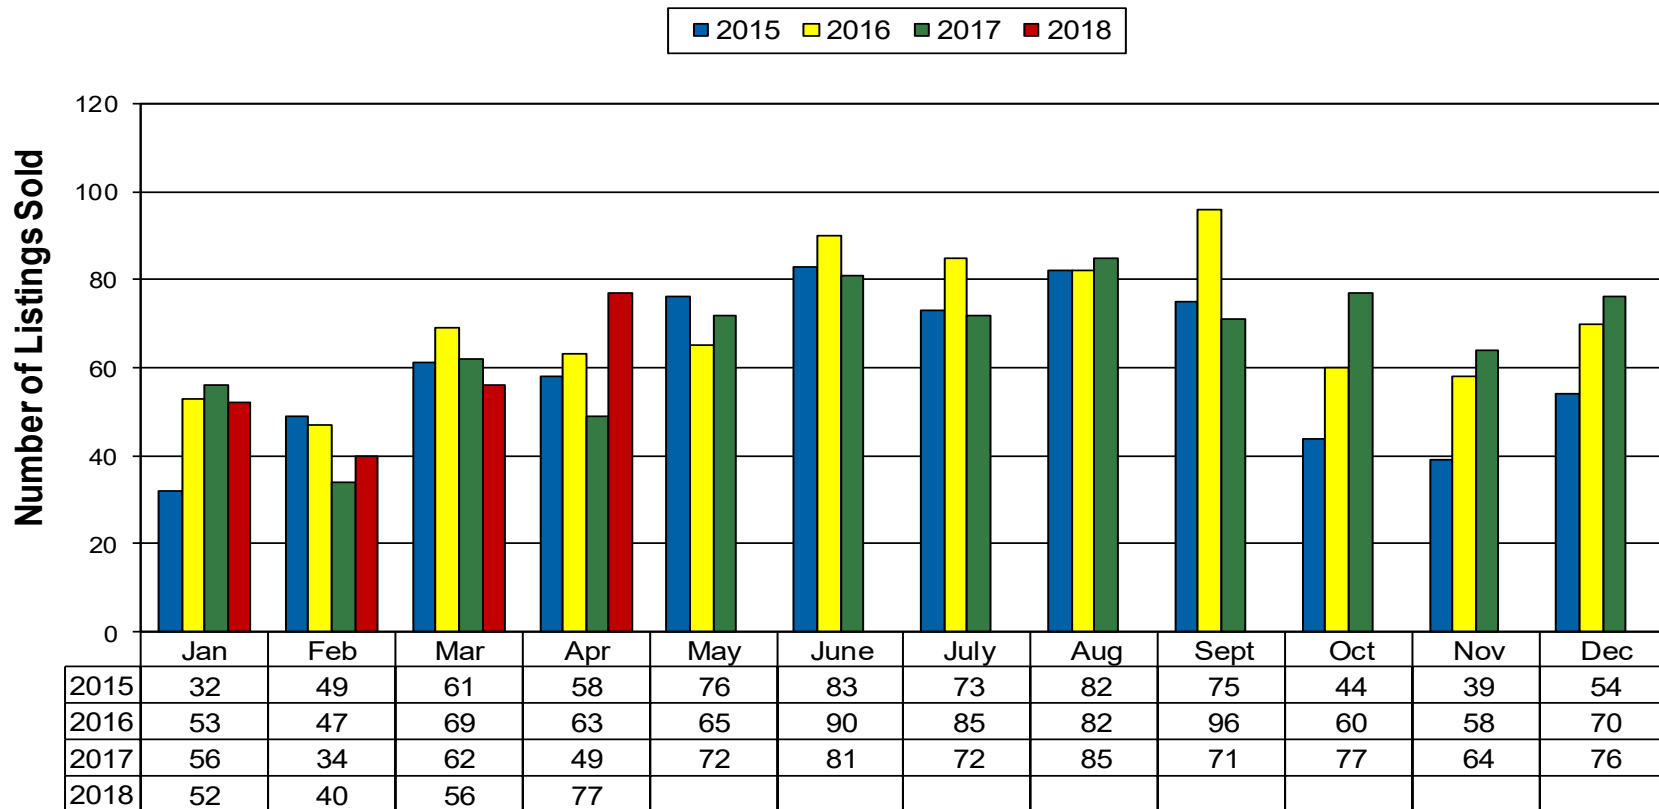

Photo Courtesy of Christina Kennell Photography

12 Month Residential Inventory Comparison - Single Family Homes

■ 2015 ■ 2016 ■ 2017 ■ 2018

12 Month Residential Closing Comparison - Single Family Homes

**WW Valley Single Family Residential Statistics -
 May 2017 through April 2018**