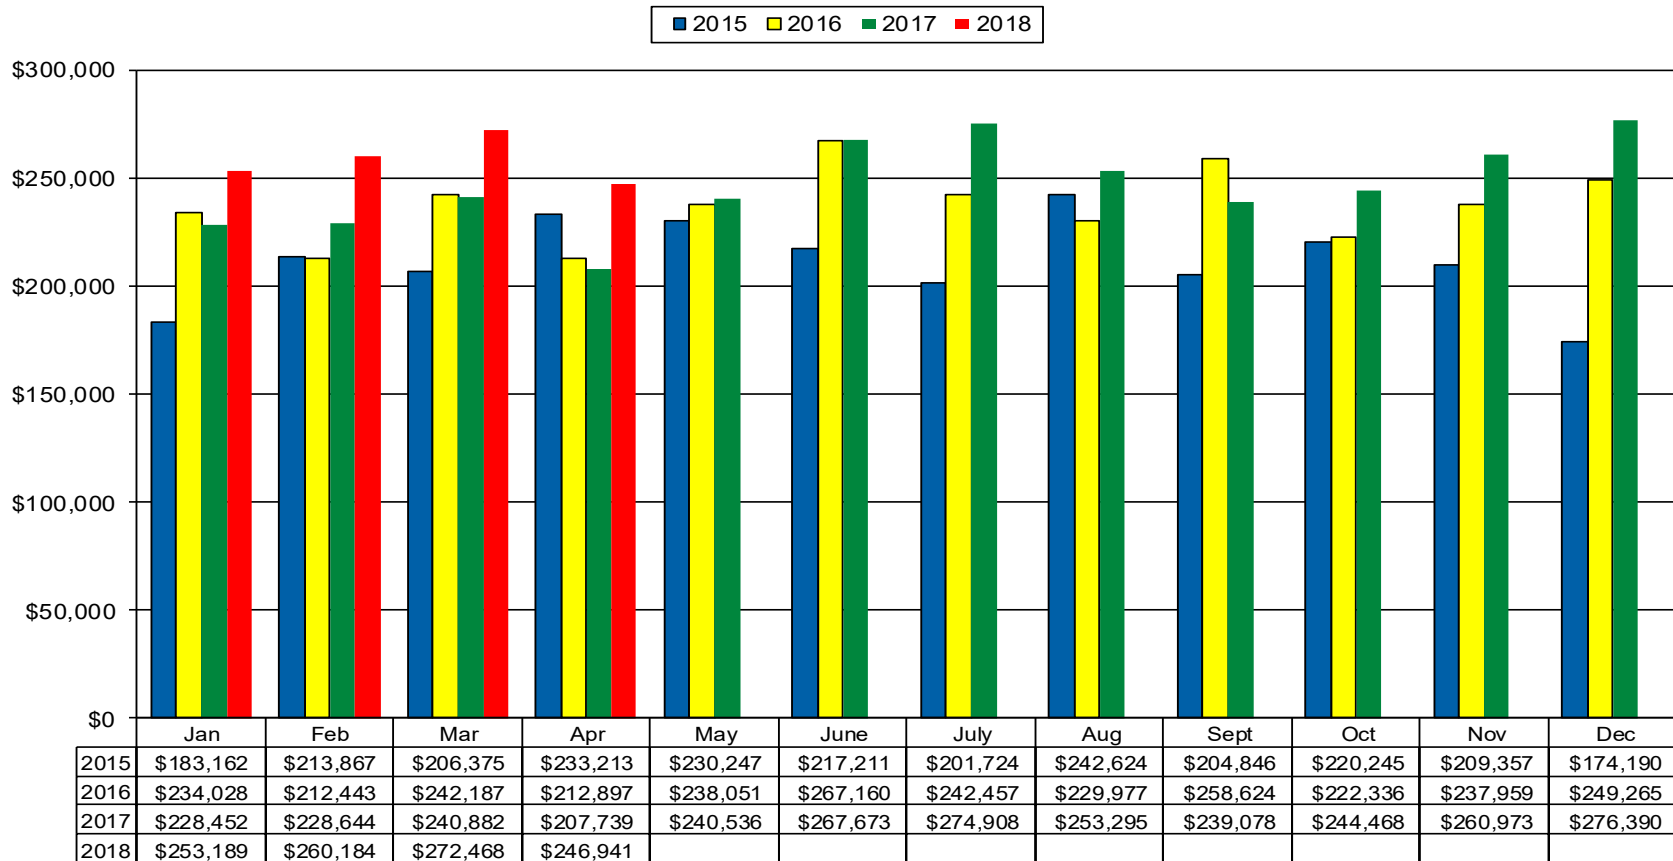

Monthly Average Residential Sales Price Single Family Homes