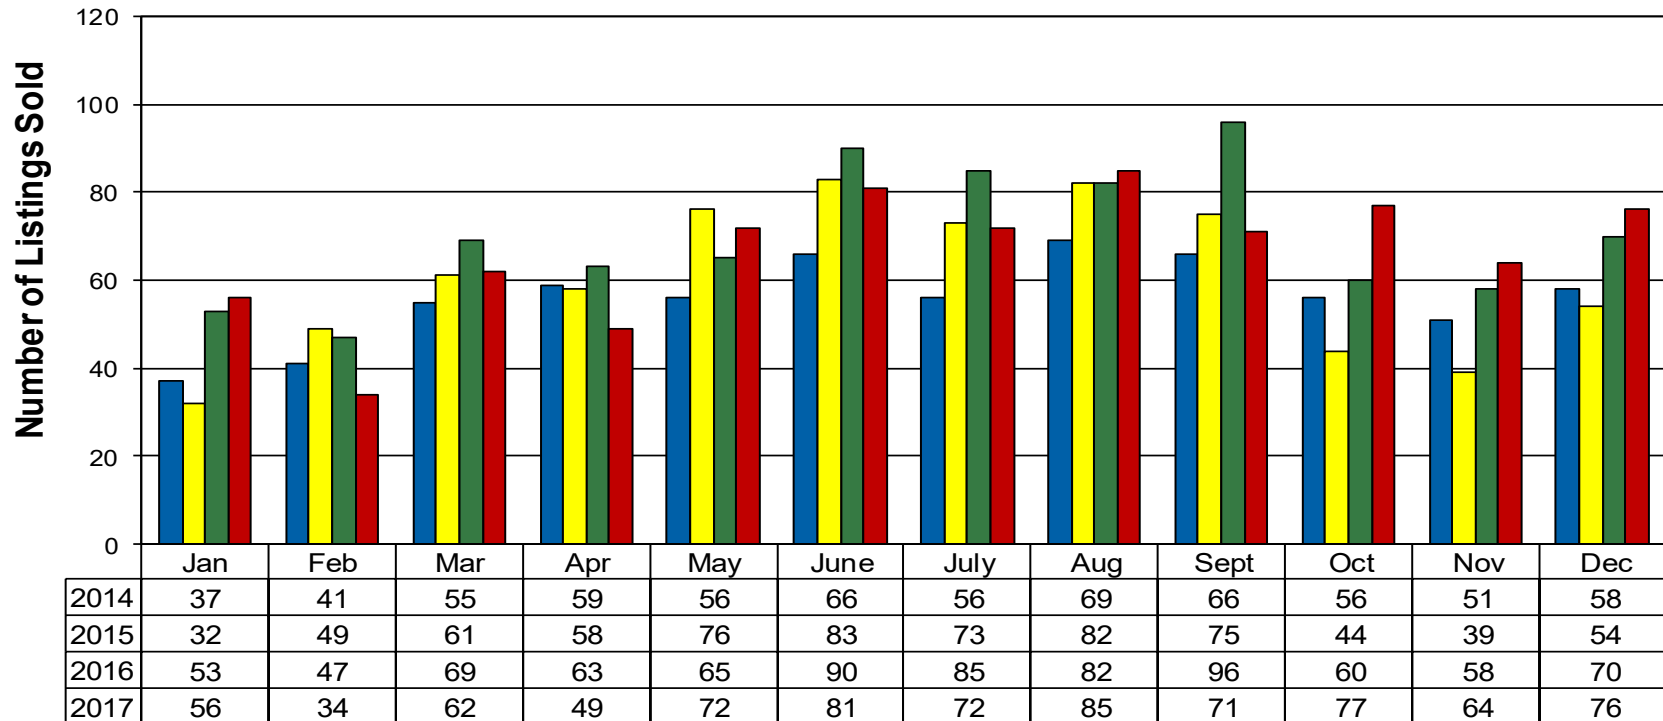

Photo Courtesy of Christina Kennell Photography

12 Month Residential Inventory Comparison - Single Family Homes

■ 2014
 ■ 2015
 ■ 2016
 ■ 2017

12 Month Residential Closing Comparison - Single Family Homes

■ 2014
 ■ 2015
 ■ 2016
 ■ 2017

**WW Valley Single Family Residential Statistics -
 January 2017 through December 2017**

**Monthly Average Residential Sales Price
Single Family Homes**

Monthly Median Residential Sales Price Single Family Homes