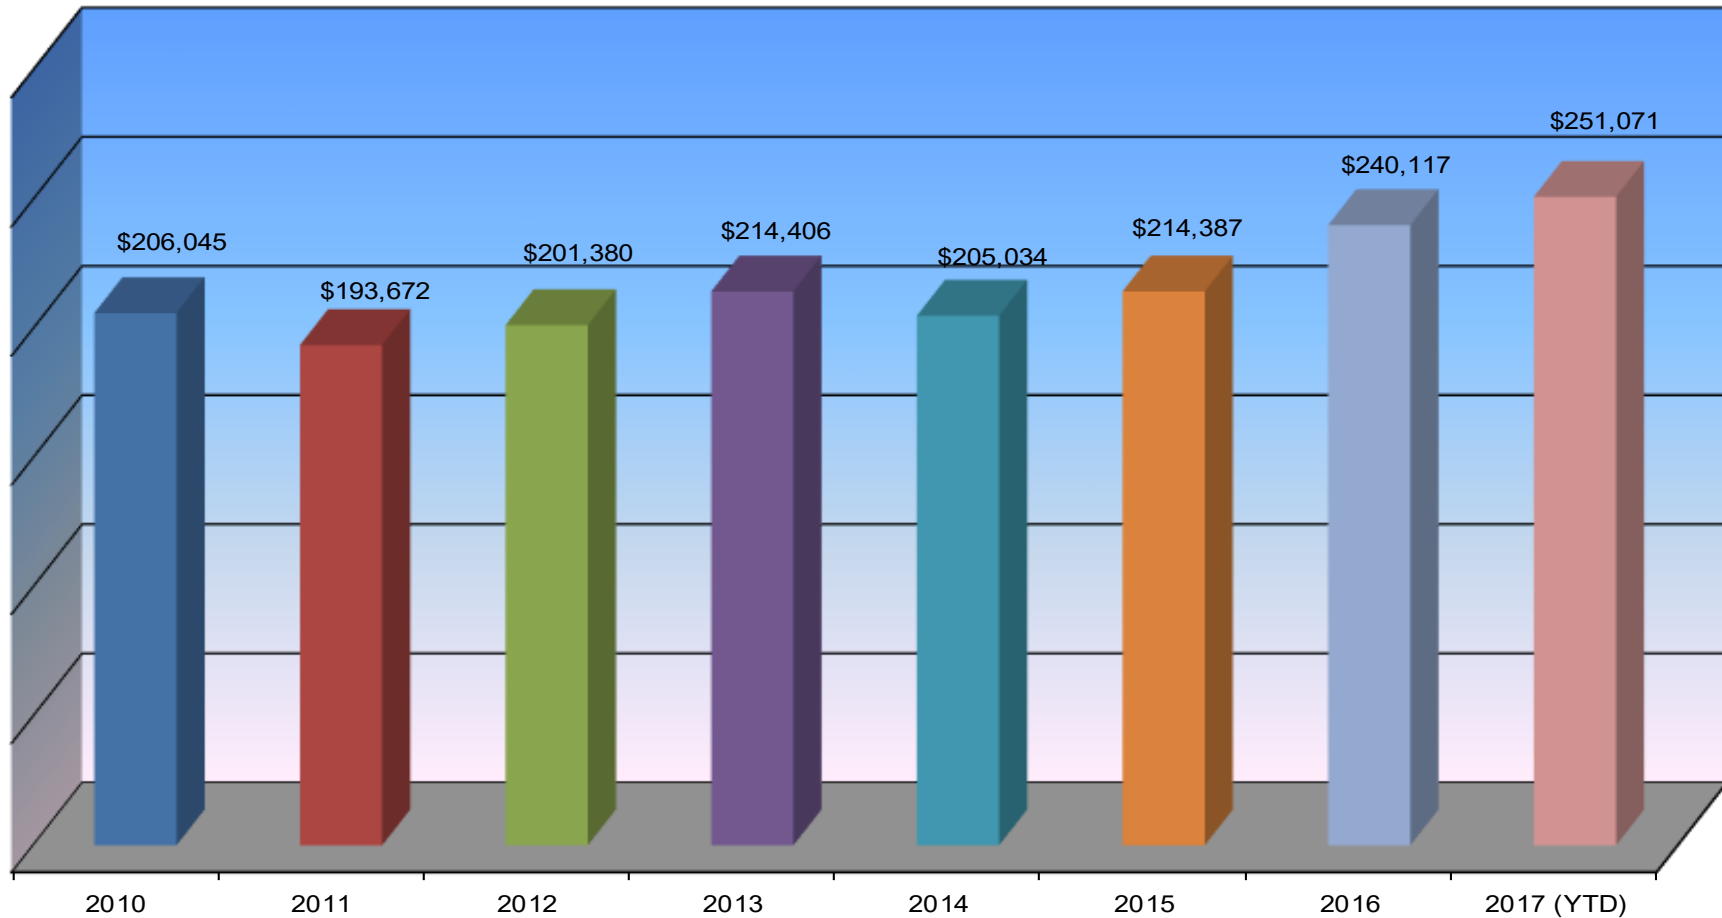

Walla Walla Valley Single Family Residential Homes Average Sales Price