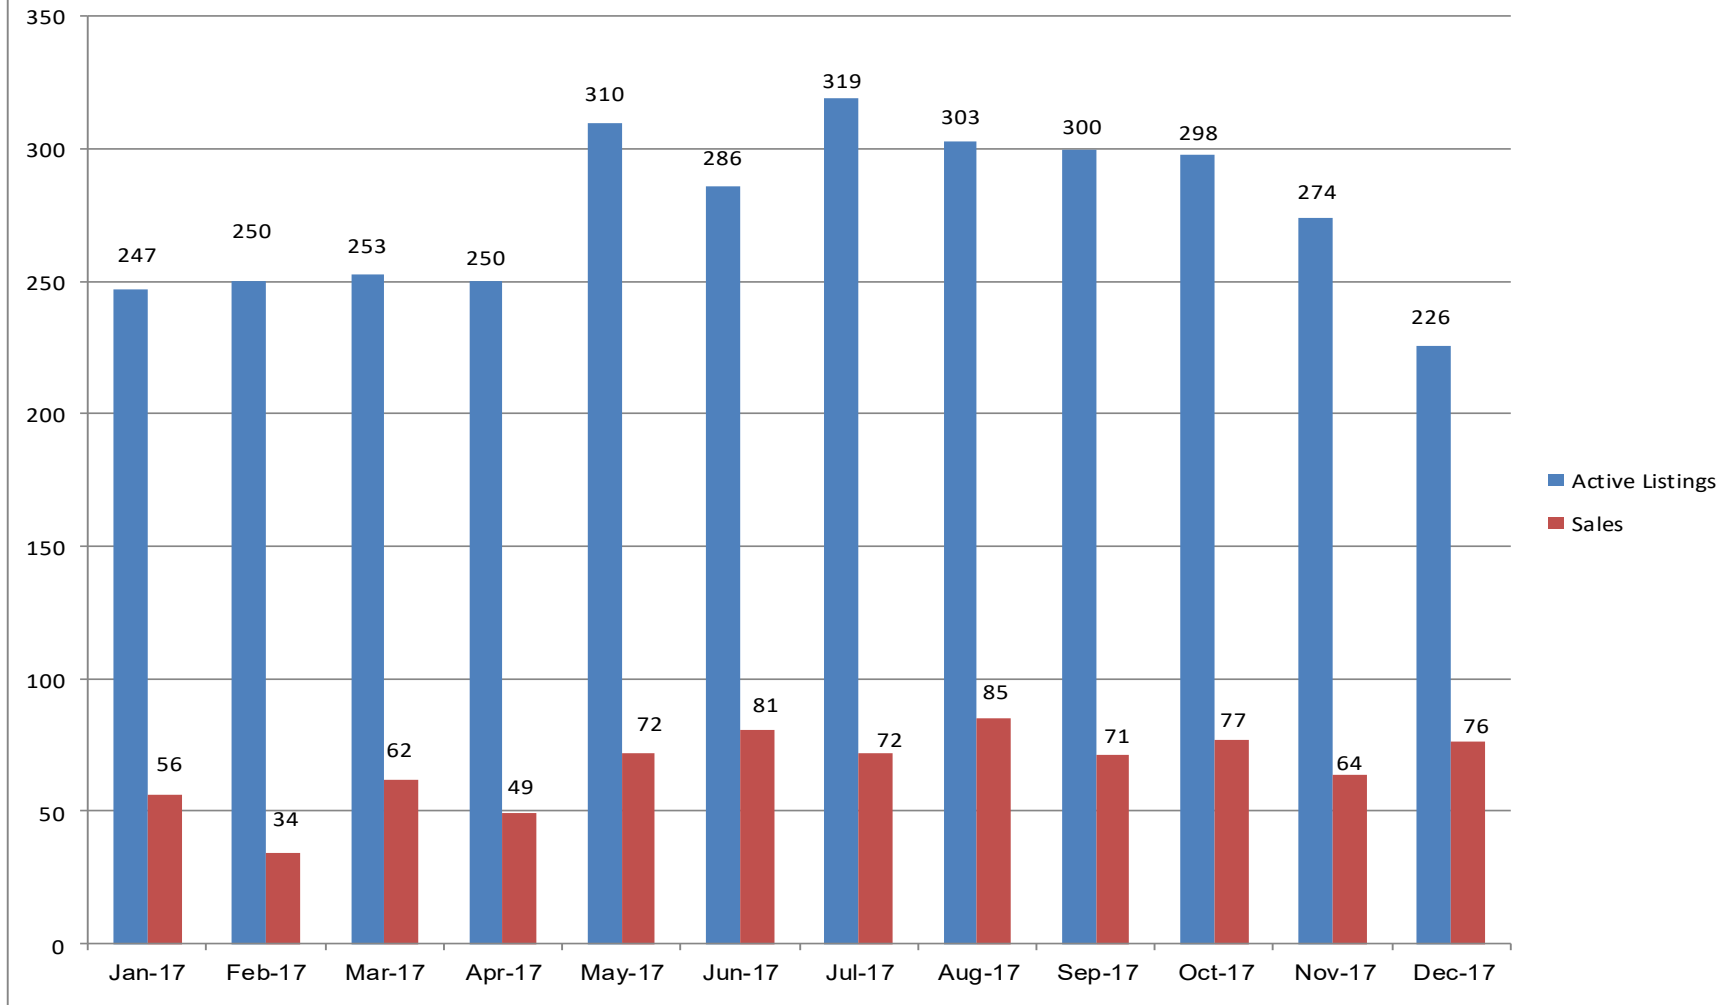

Photo Courtesy of Christina Kennell Photography

12 Month Residential Inventory Comparison - Single Family Homes

■ 2014
 ■ 2015
 ■ 2016
 ■ 2017

12 Month Residential Closing Comparison - Single Family Homes

■ 2014
 ■ 2015
 ■ 2016
 ■ 2017

**WW Valley Single Family Residential Statistics -
 January 2017 through December 2017**

**Monthly Average Residential Sales Price
Single Family Homes**

Monthly Median Residential Sales Price Single Family Homes