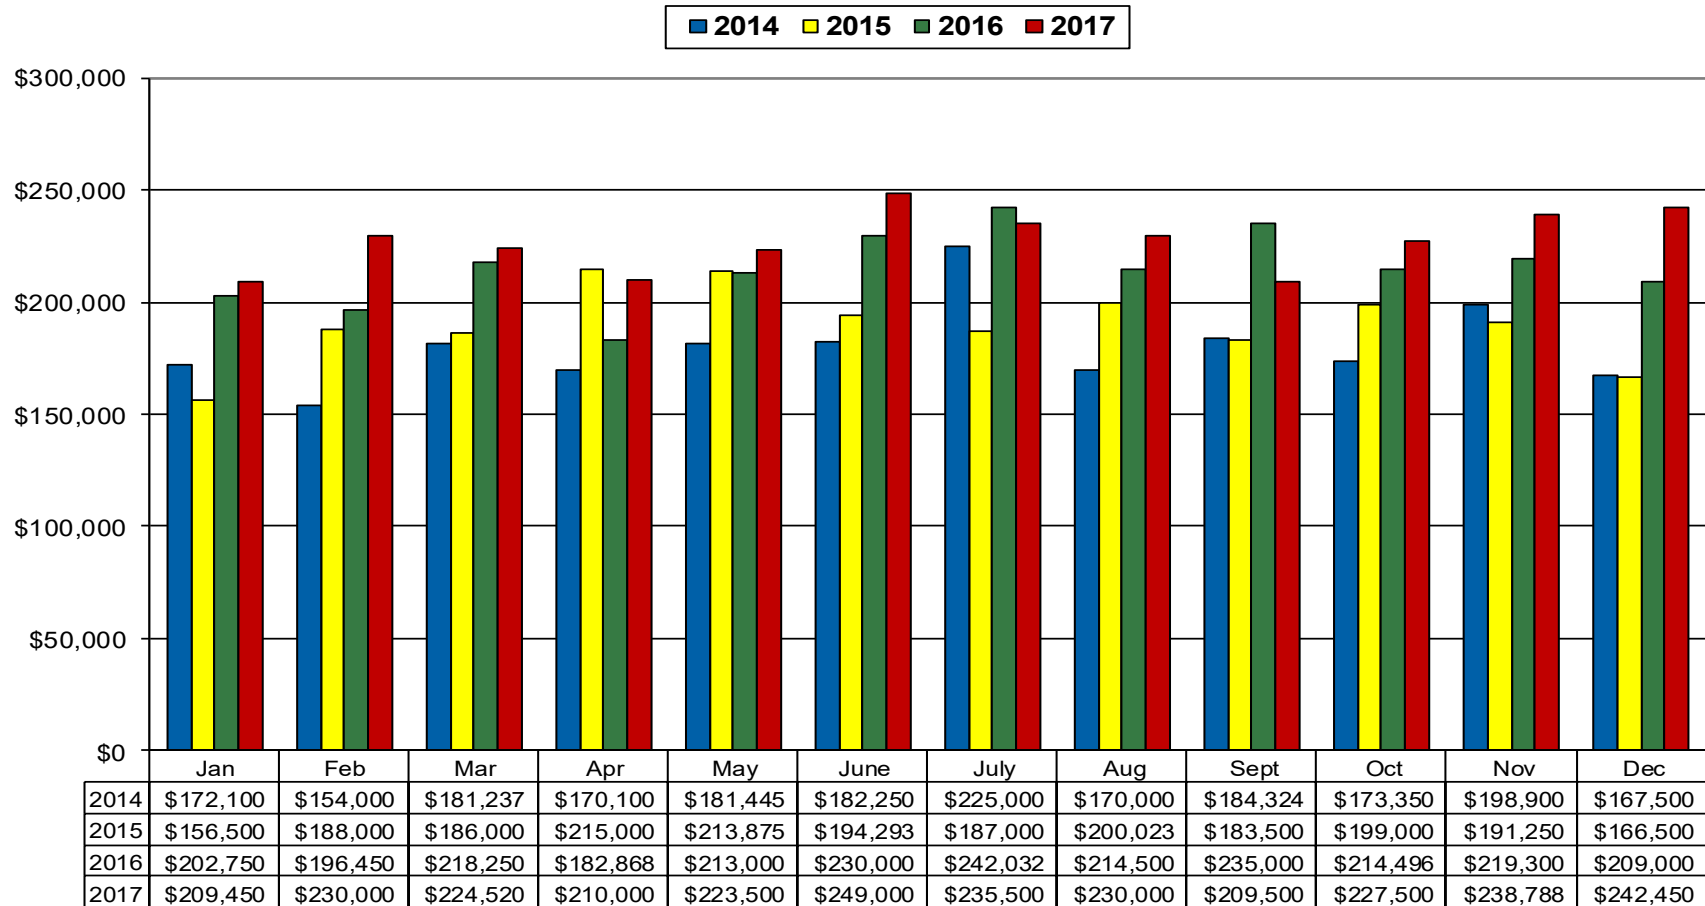

■ 2014
 ■ 2015
 ■ 2016
 ■ 2017

**WW Valley Single Family Residential Statistics -
 January 2017 through December 2017**

**Monthly Average Residential Sales Price
Single Family Homes**

Monthly Median Residential Sales Price Single Family Homes