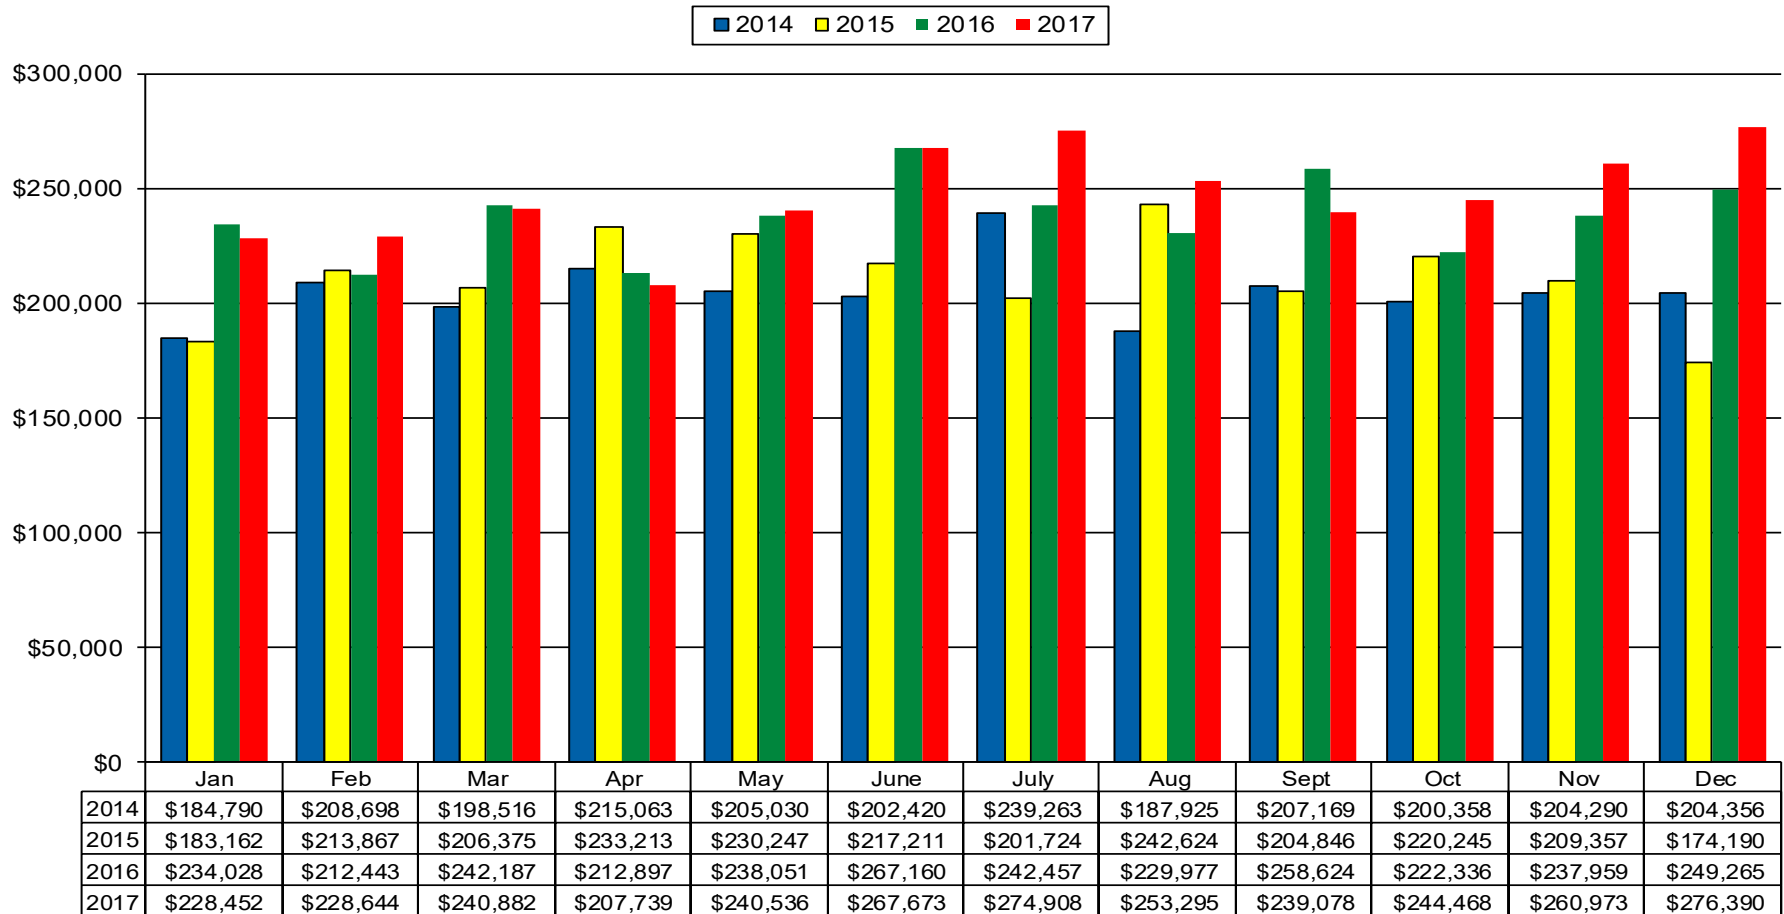

■ 2014
 ■ 2015
 ■ 2016
 ■ 2017

**WW Valley Single Family Residential Statistics -
 January 2017 through December 2017**

**Monthly Average Residential Sales Price
Single Family Homes**

Monthly Median Residential Sales Price Single Family Homes