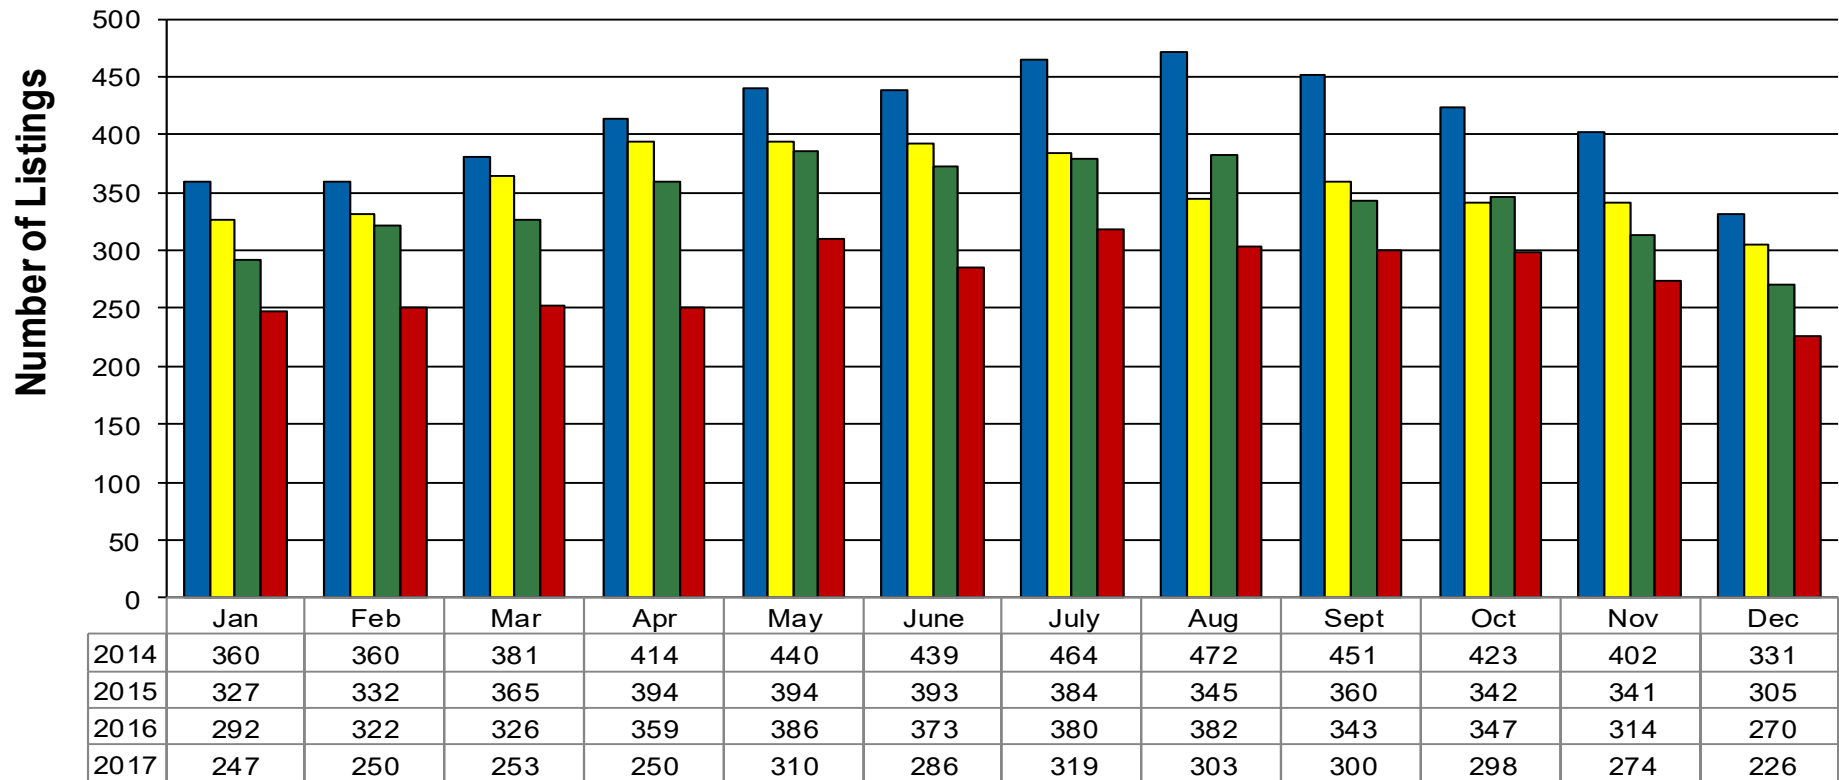

Photo Courtesy of Christina Kennell Photography

12 Month Residential Inventory Comparison - Single Family Homes

■ 2014
 ■ 2015
 ■ 2016
 ■ 2017

12 Month Residential Closing Comparison - Single Family Homes

■ 2014
 ■ 2015
 ■ 2016
 ■ 2017

**WW Valley Single Family Residential Statistics -
 January 2017 through December 2017**

**Monthly Average Residential Sales Price
Single Family Homes**

Monthly Median Residential Sales Price Single Family Homes