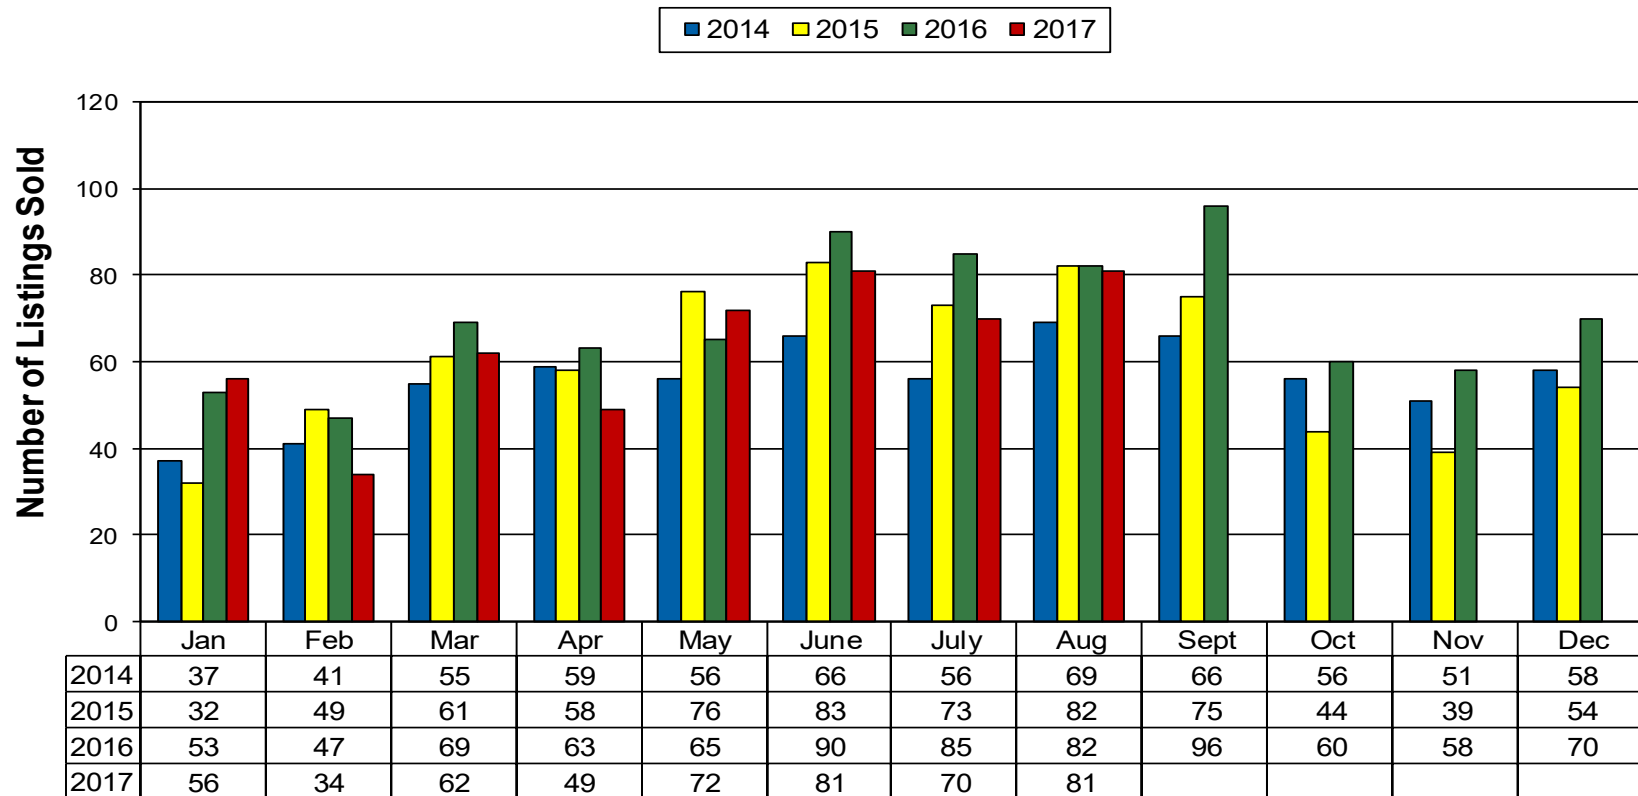

12 Month Residential Closing Comparison - Single Family Homes