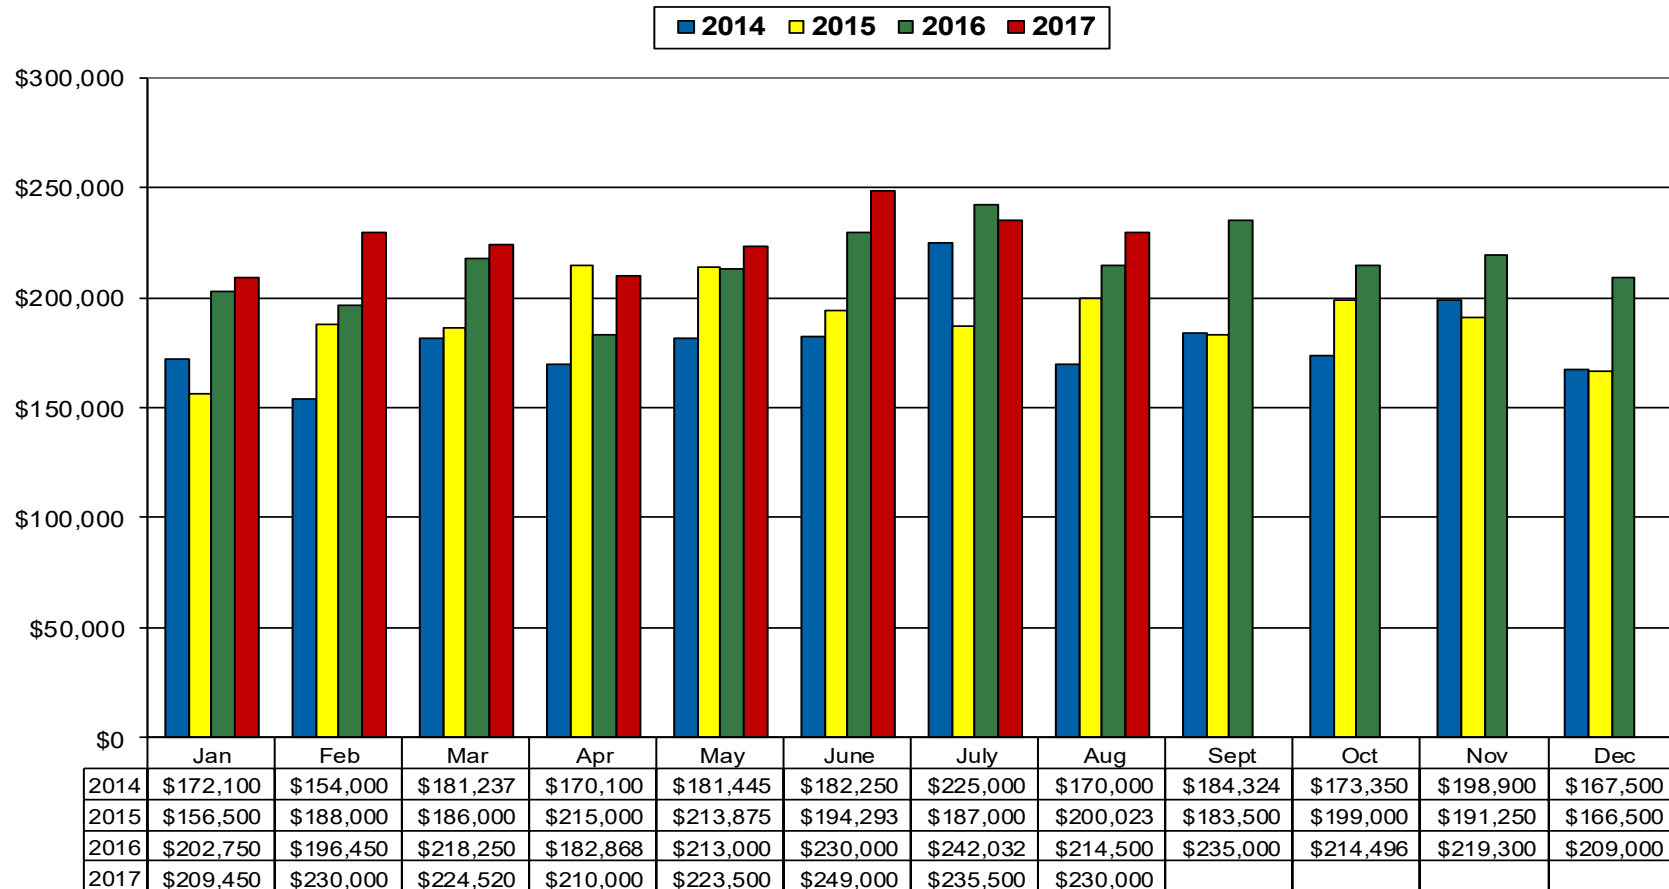

**Monthly Median Residential Sales Price  
Single Family Homes**

**Monthly Average Residential Sales Price  
Single Family Homes**

■ 2014 ■ 2015 ■ 2016 ■ 2017