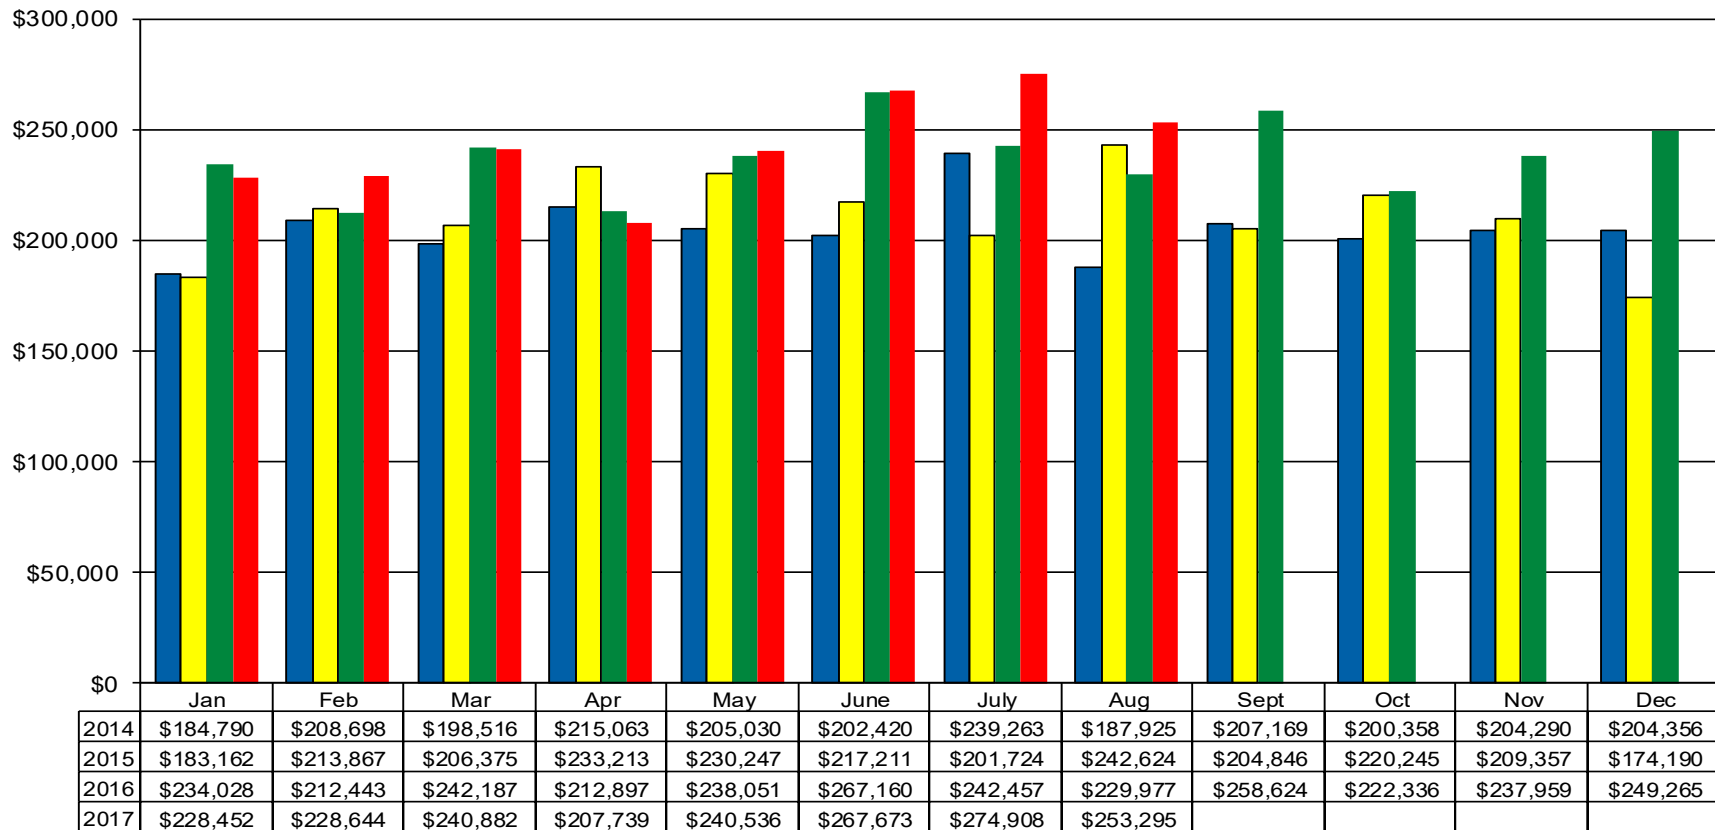

**Monthly Average Residential Sales Price
Single Family Homes**

■ 2014 ■ 2015 ■ 2016 ■ 2017