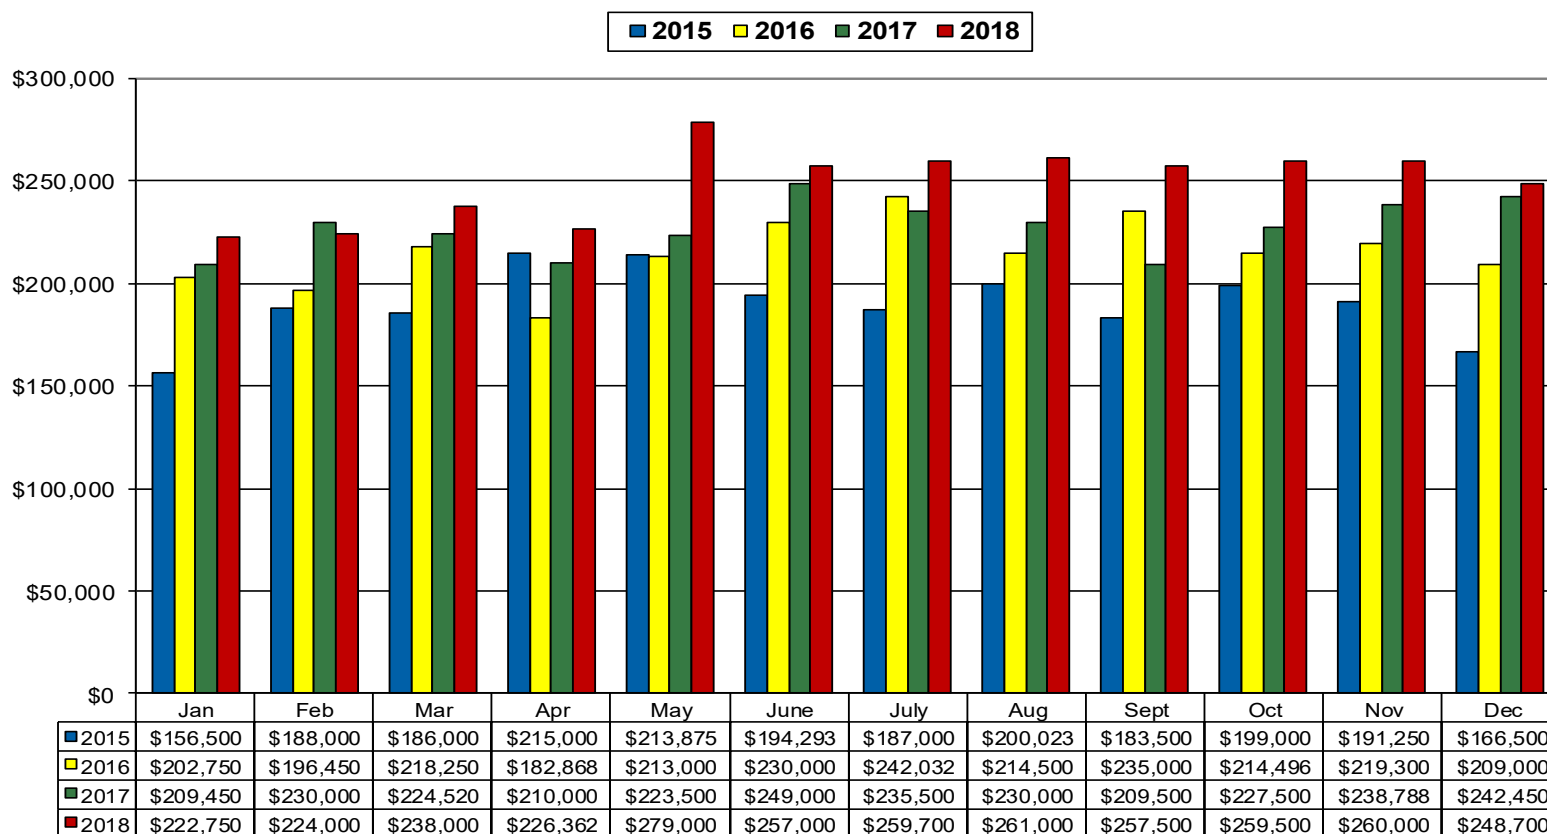

Monthly Median Residential Sales Price Single Family Homes