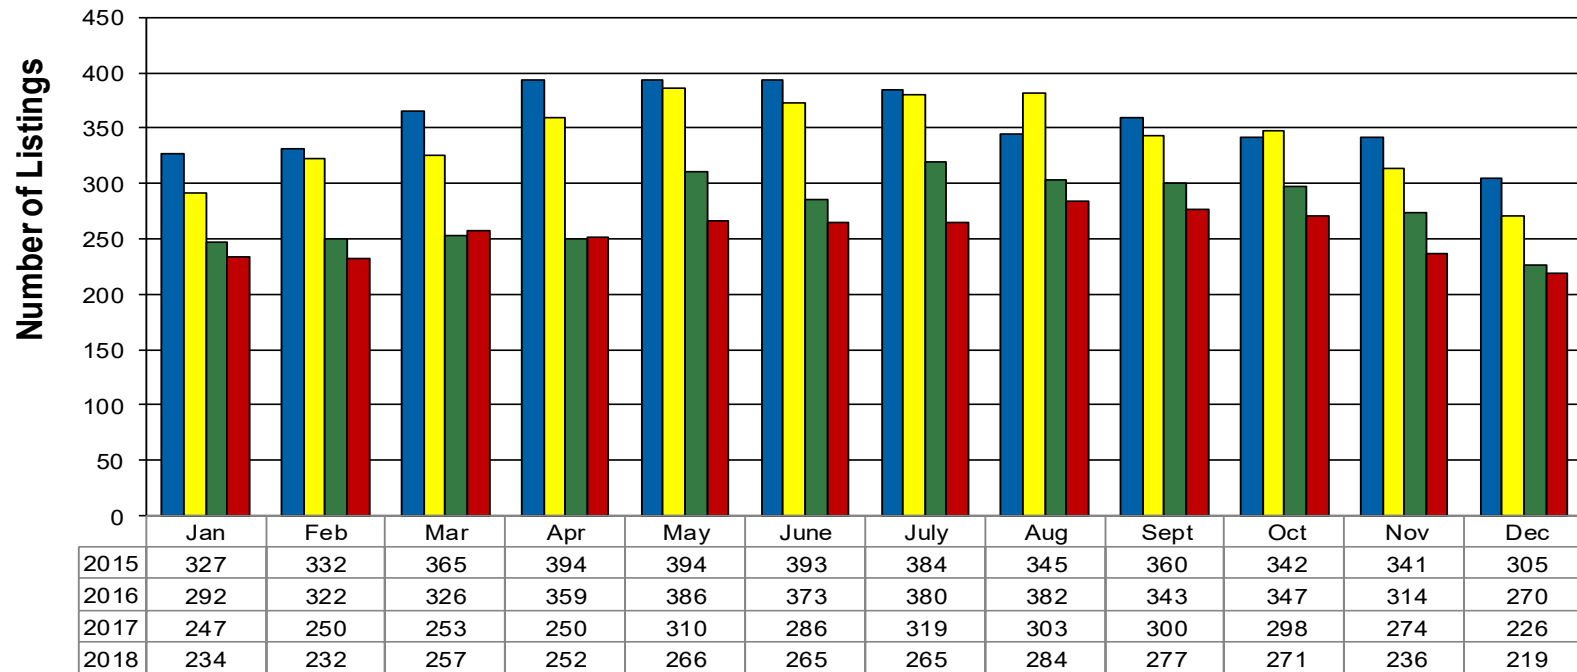

### 12 Month Residential Inventory Comparison - Single Family Homes

■ 2015 ■ 2016 ■ 2017 ■ 2018