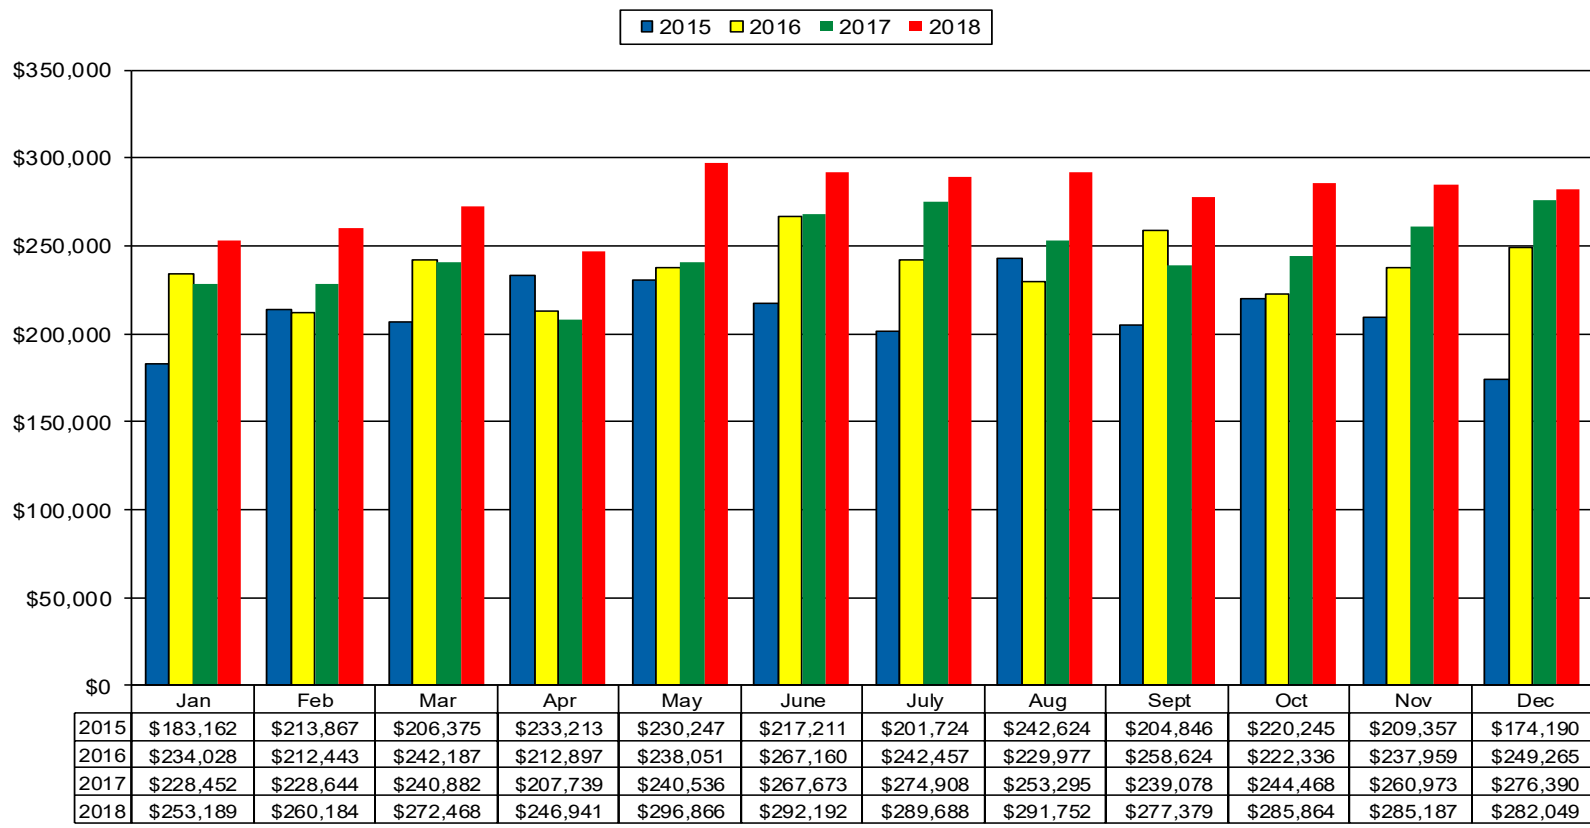

Monthly Average Residential Sales Price Single Family Homes