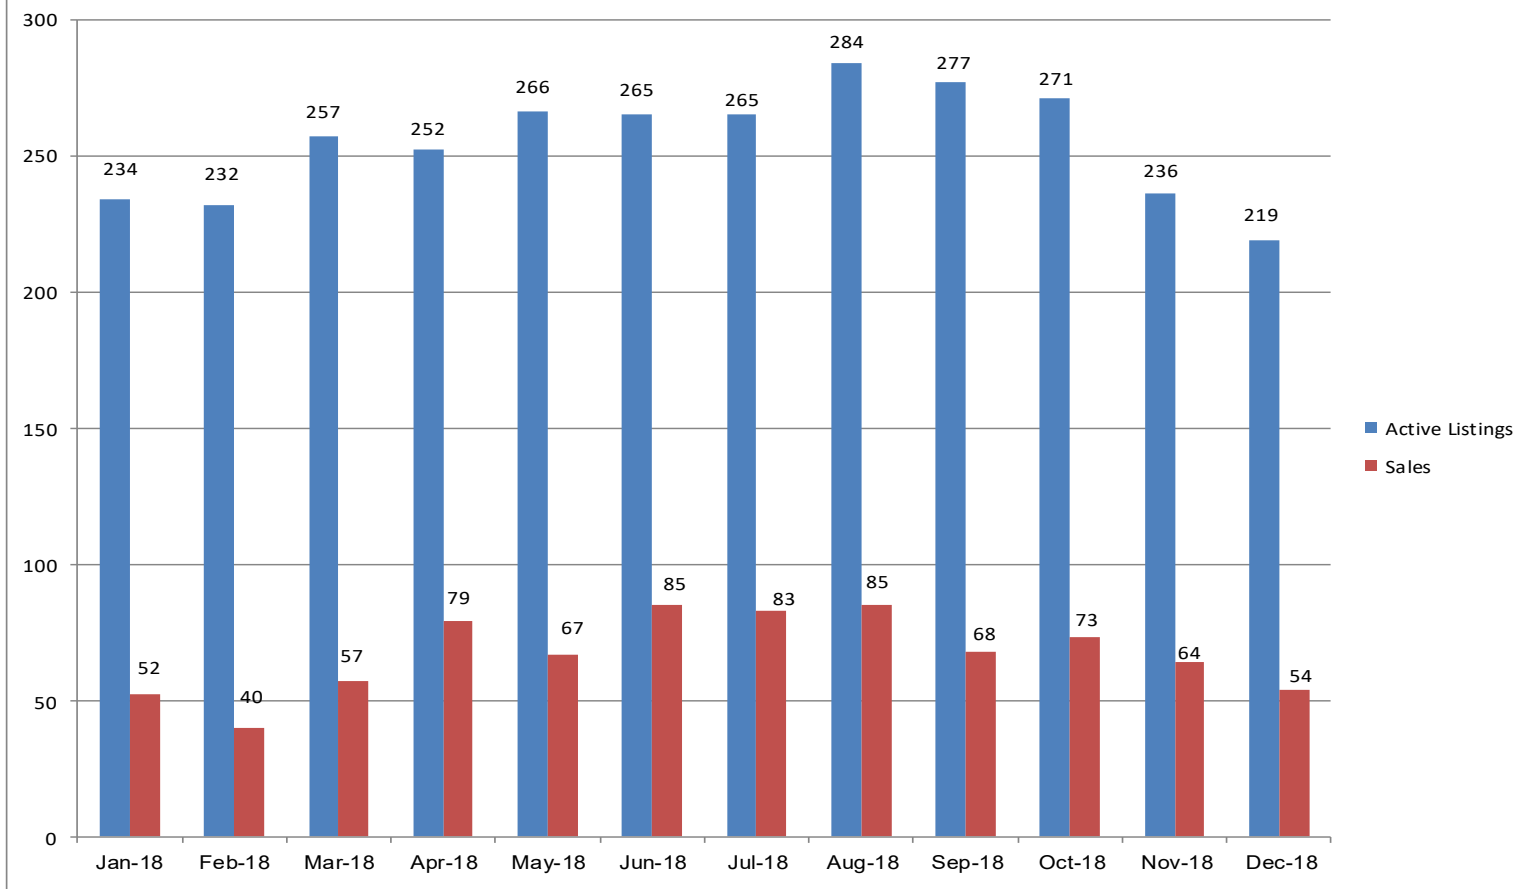

### 12 Month Residential Inventory Comparison - Single Family Homes

■ 2015 ■ 2016 ■ 2017 ■ 2018

## 12 Month Residential Closing Comparison - Single Family Homes

WW January 2018 through December 2018