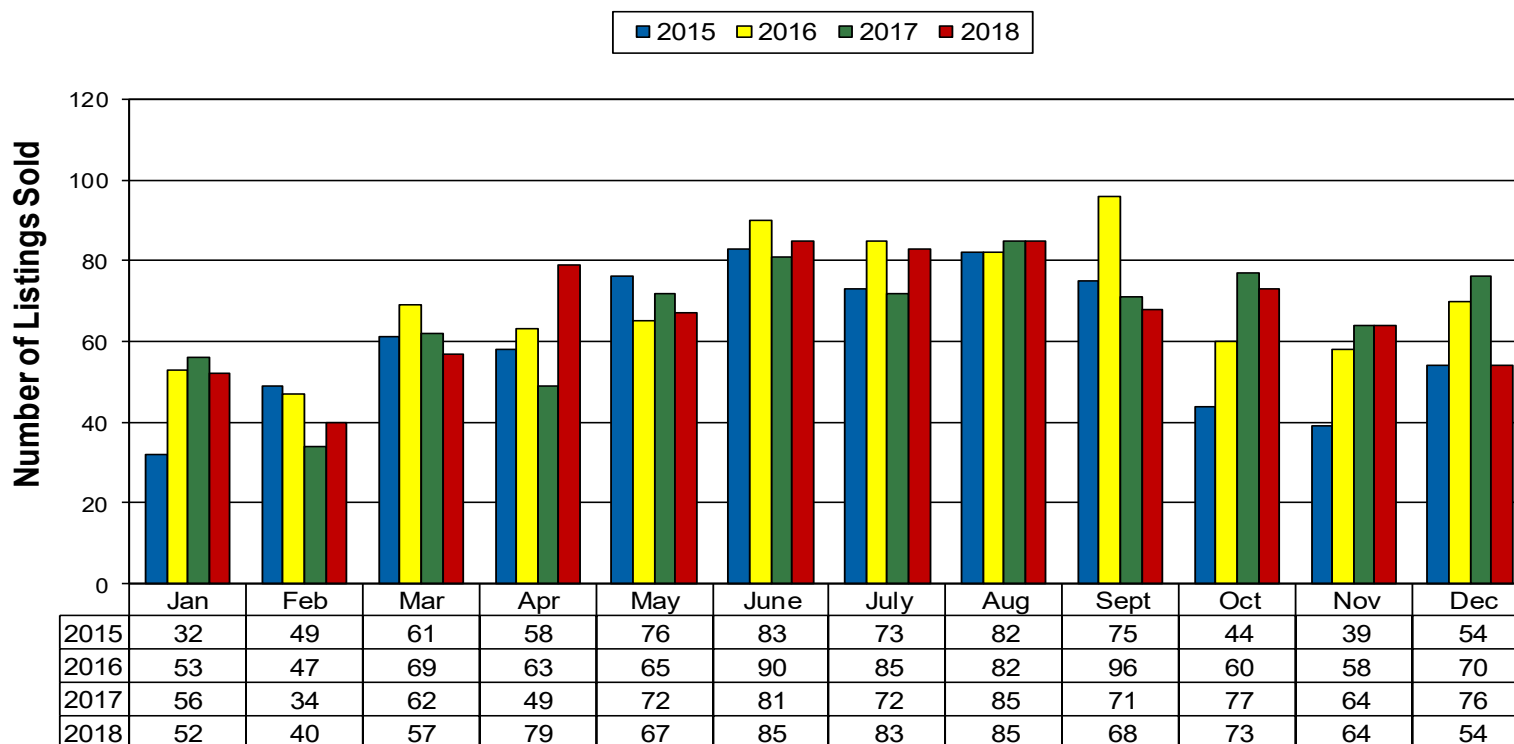

12 Month Residential Closing Comparison - Single Family Homes