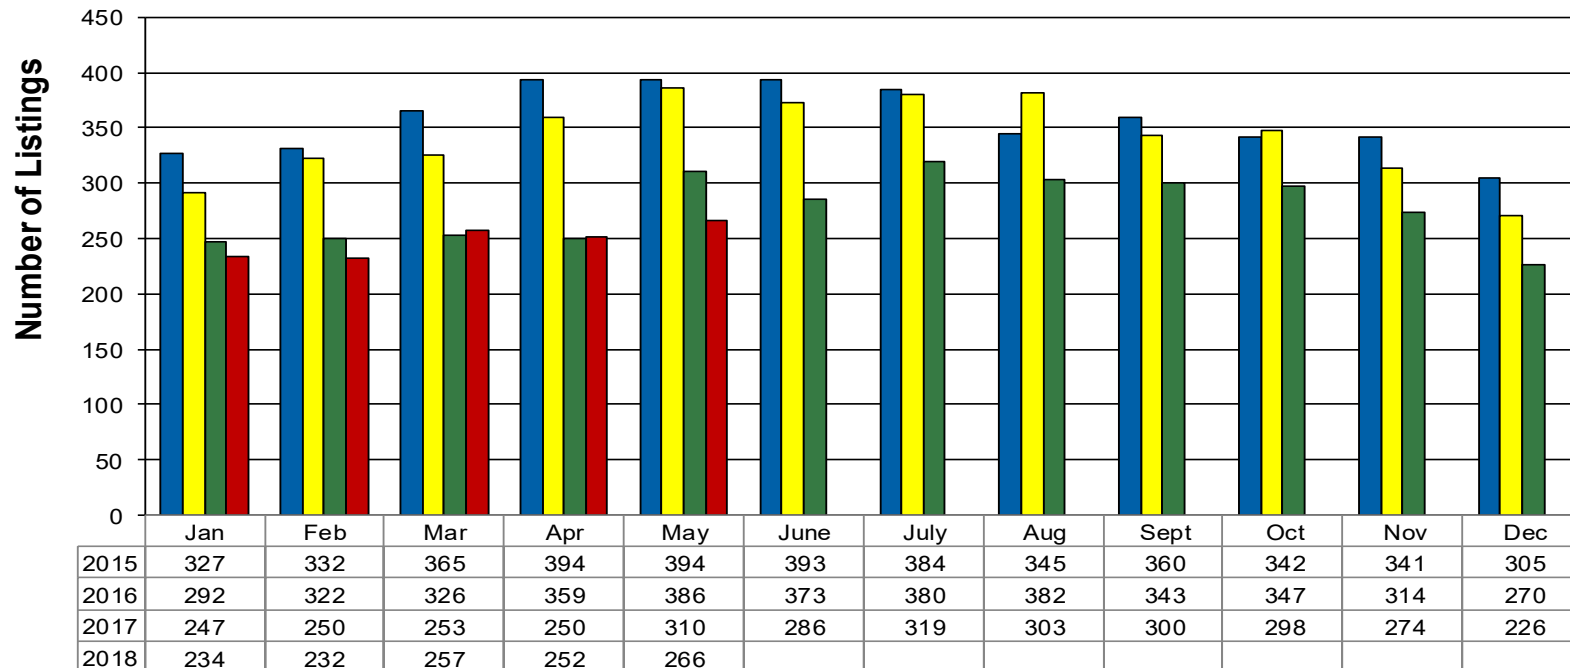

Photo Courtesy of Christina Kennell Photography

12 Month Residential Inventory Comparison - Single Family Homes

■ 2015 ■ 2016 ■ 2017 ■ 2018

12 Month Residential Closing Comparison - Single Family Homes

**WW Valley Single Family Residential Statistics -
 June 2017 through May 2018**