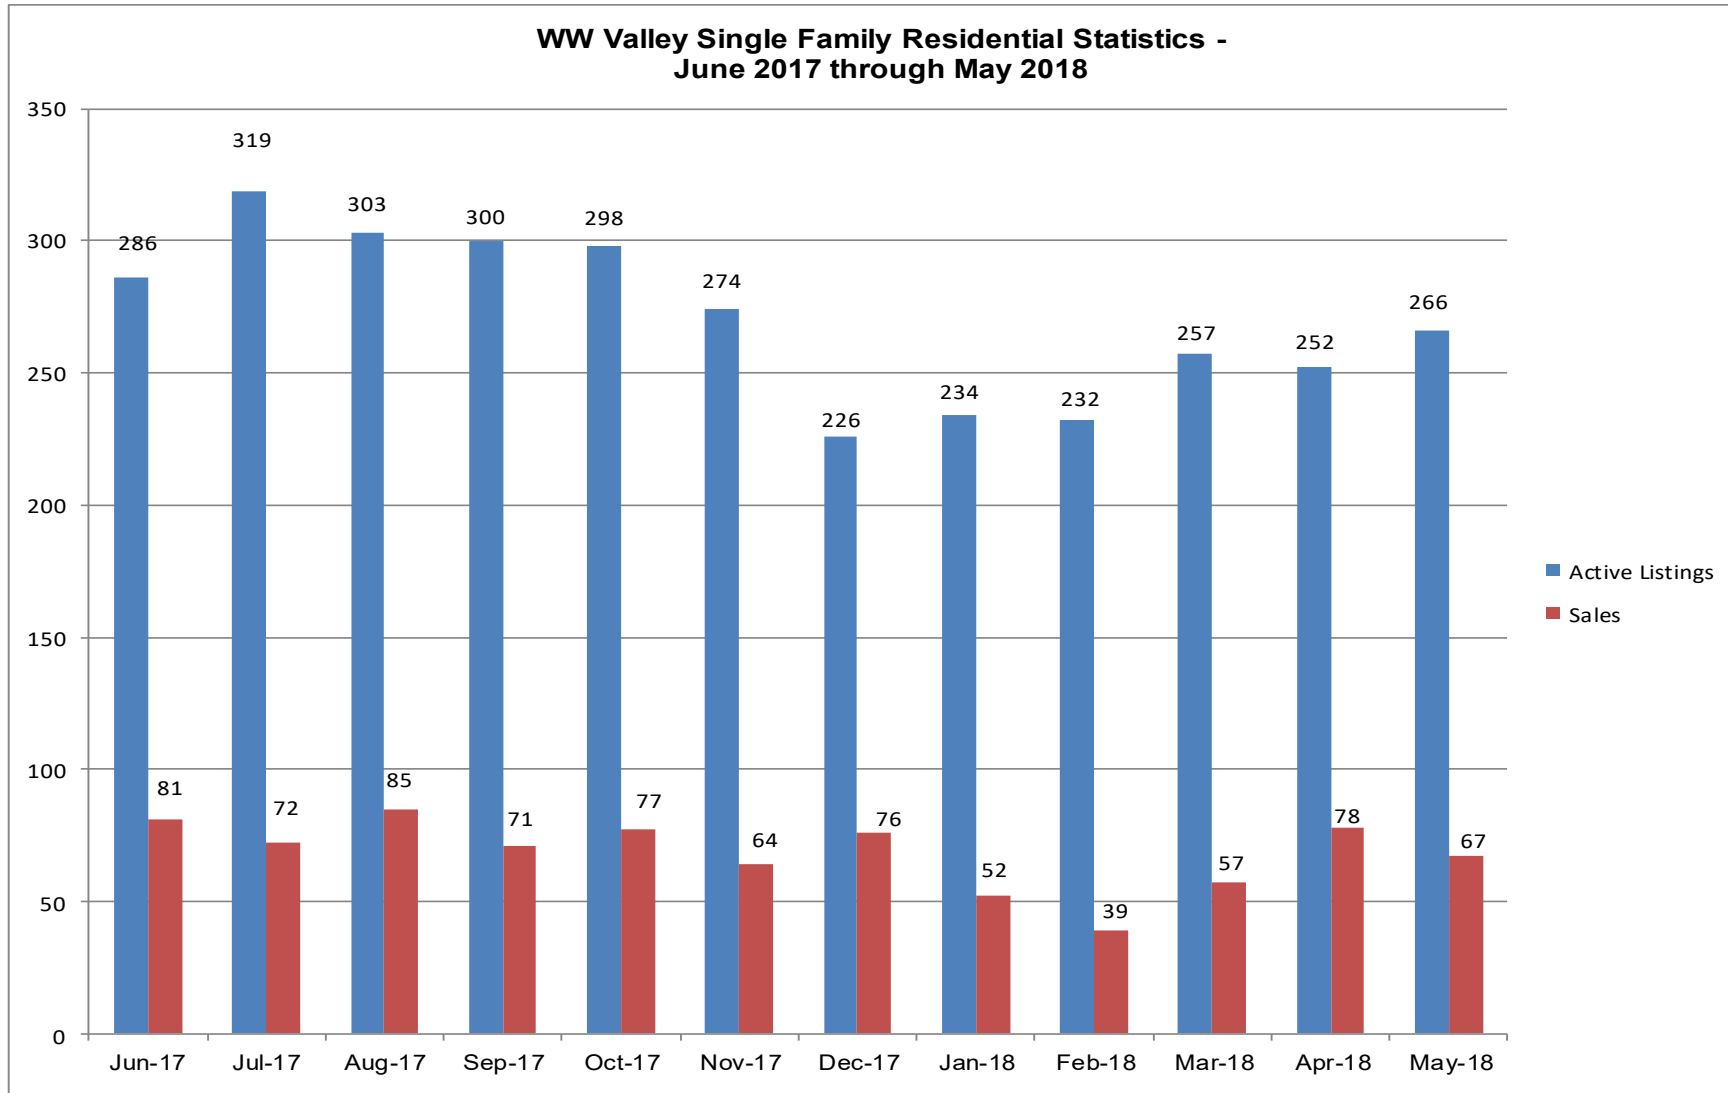

Photo Courtesy of Christina Kennell Photography

12 Month Residential Inventory Comparison - Single Family Homes

■ 2015 ■ 2016 ■ 2017 ■ 2018

12 Month Residential Closing Comparison - Single Family Homes

**WW Valley Single Family Residential Statistics -
 June 2017 through May 2018**