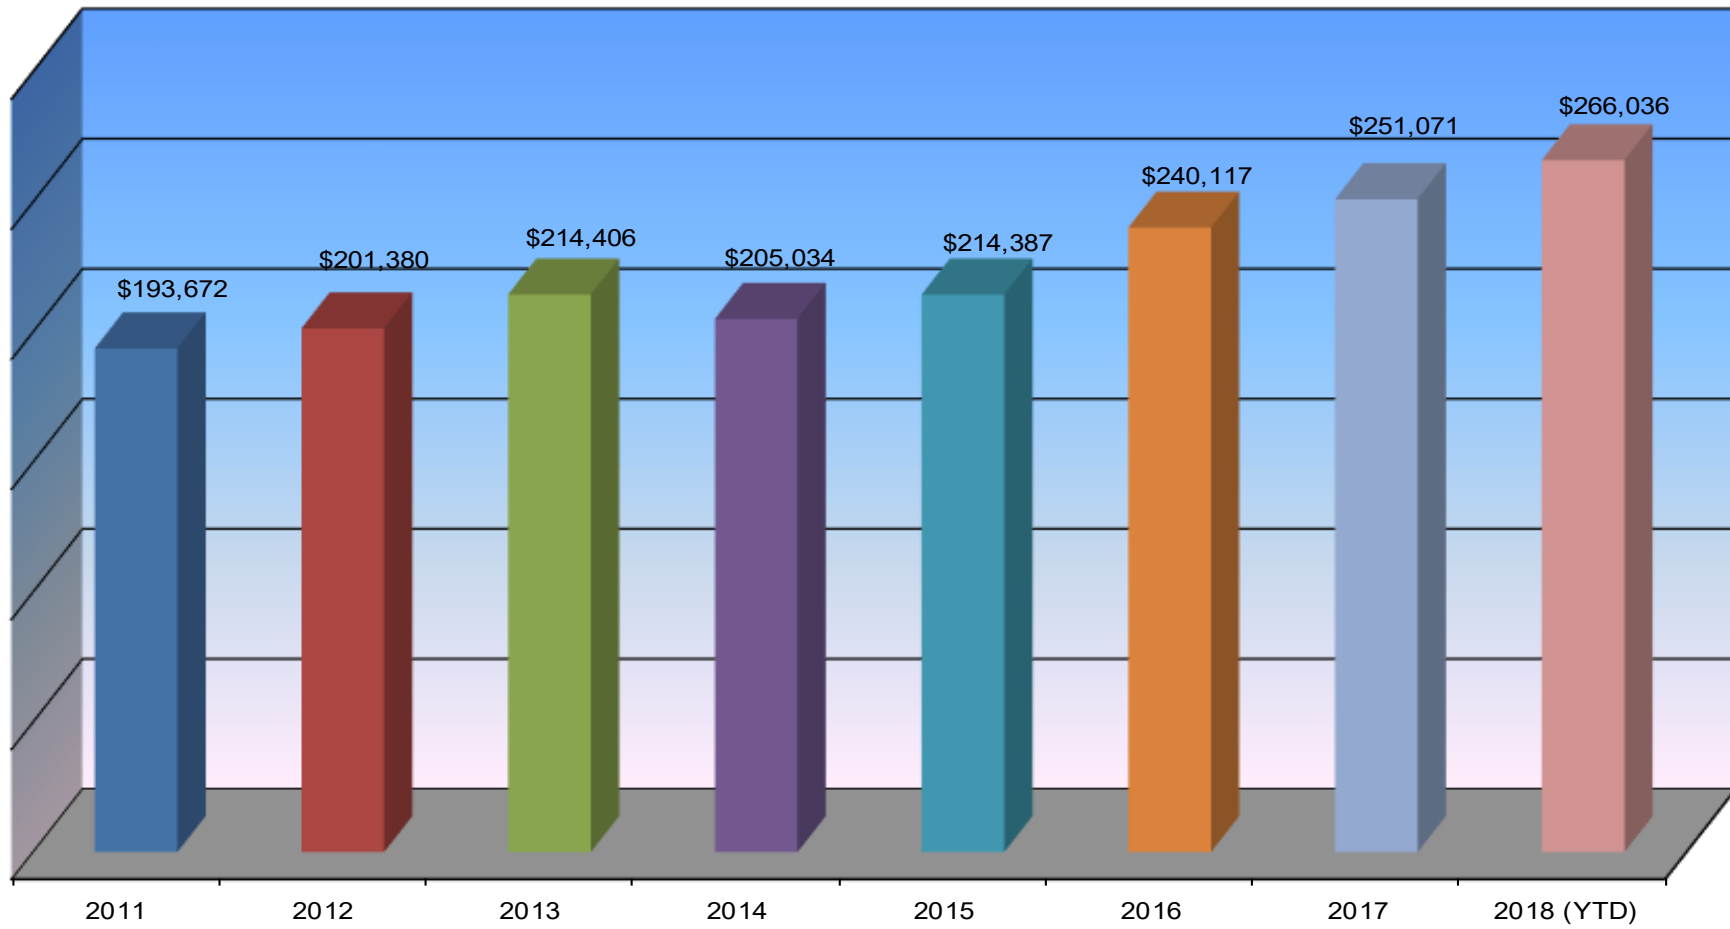

**Monthly Average Residential Sales Price
Single Family Homes**

■ 2015 ■ 2016 ■ 2017 ■ 2018

Monthly Median Residential Sales Price Single Family Homes

Walla Walla Valley Single Family Residential Homes Average Sales Price