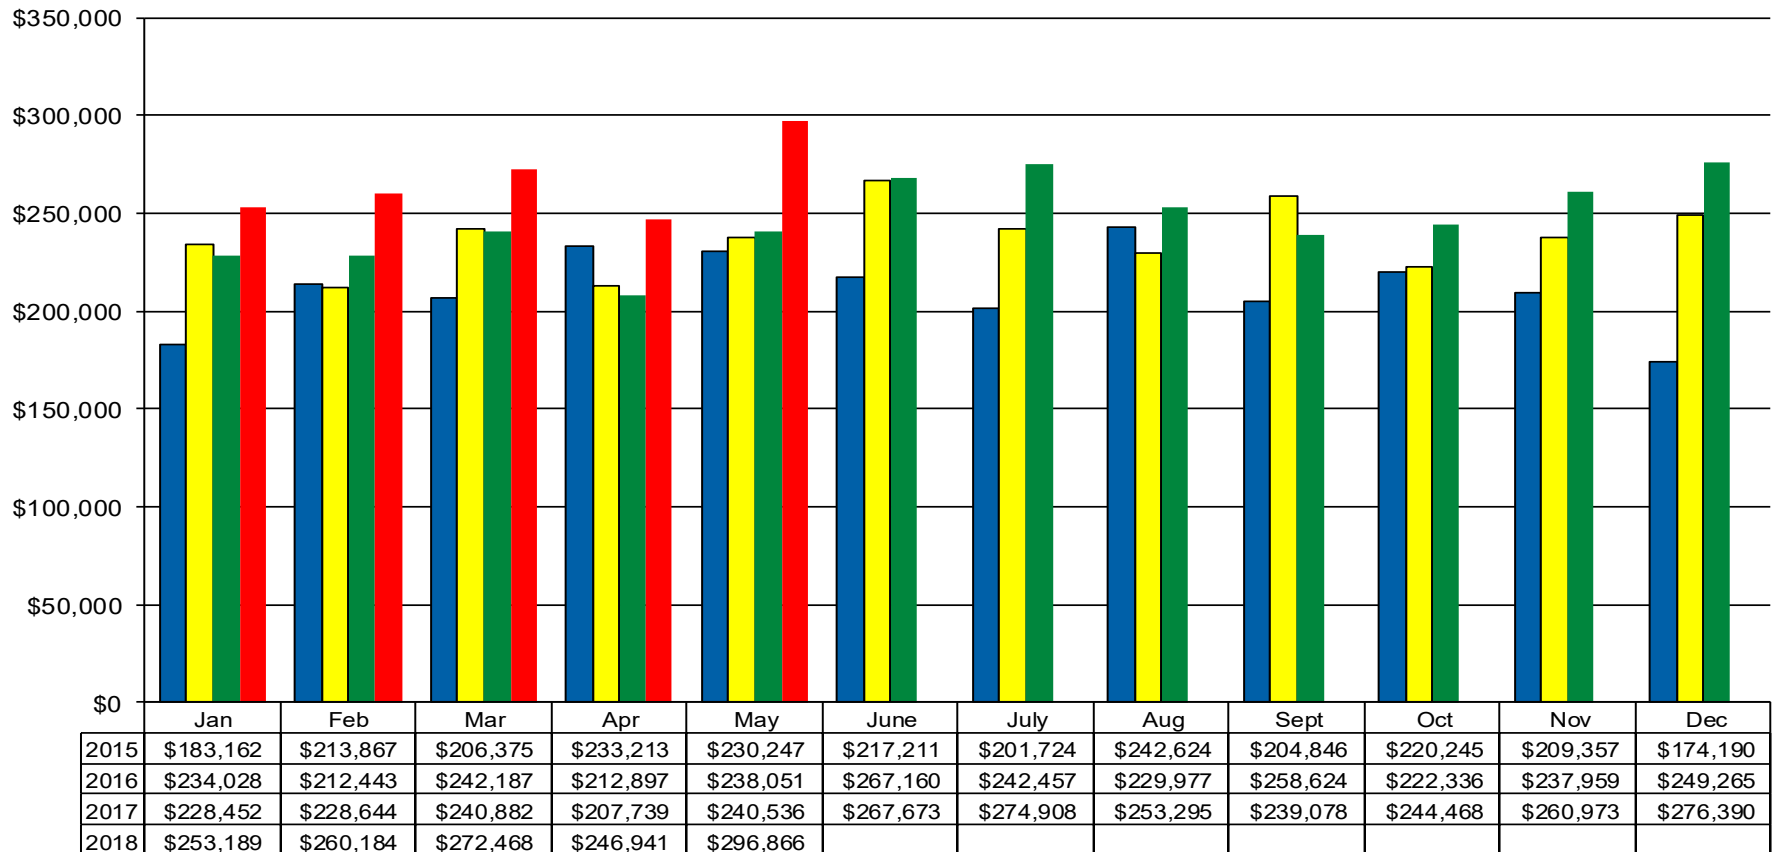

**Monthly Average Residential Sales Price
Single Family Homes**

■ 2015 ■ 2016 ■ 2017 ■ 2018