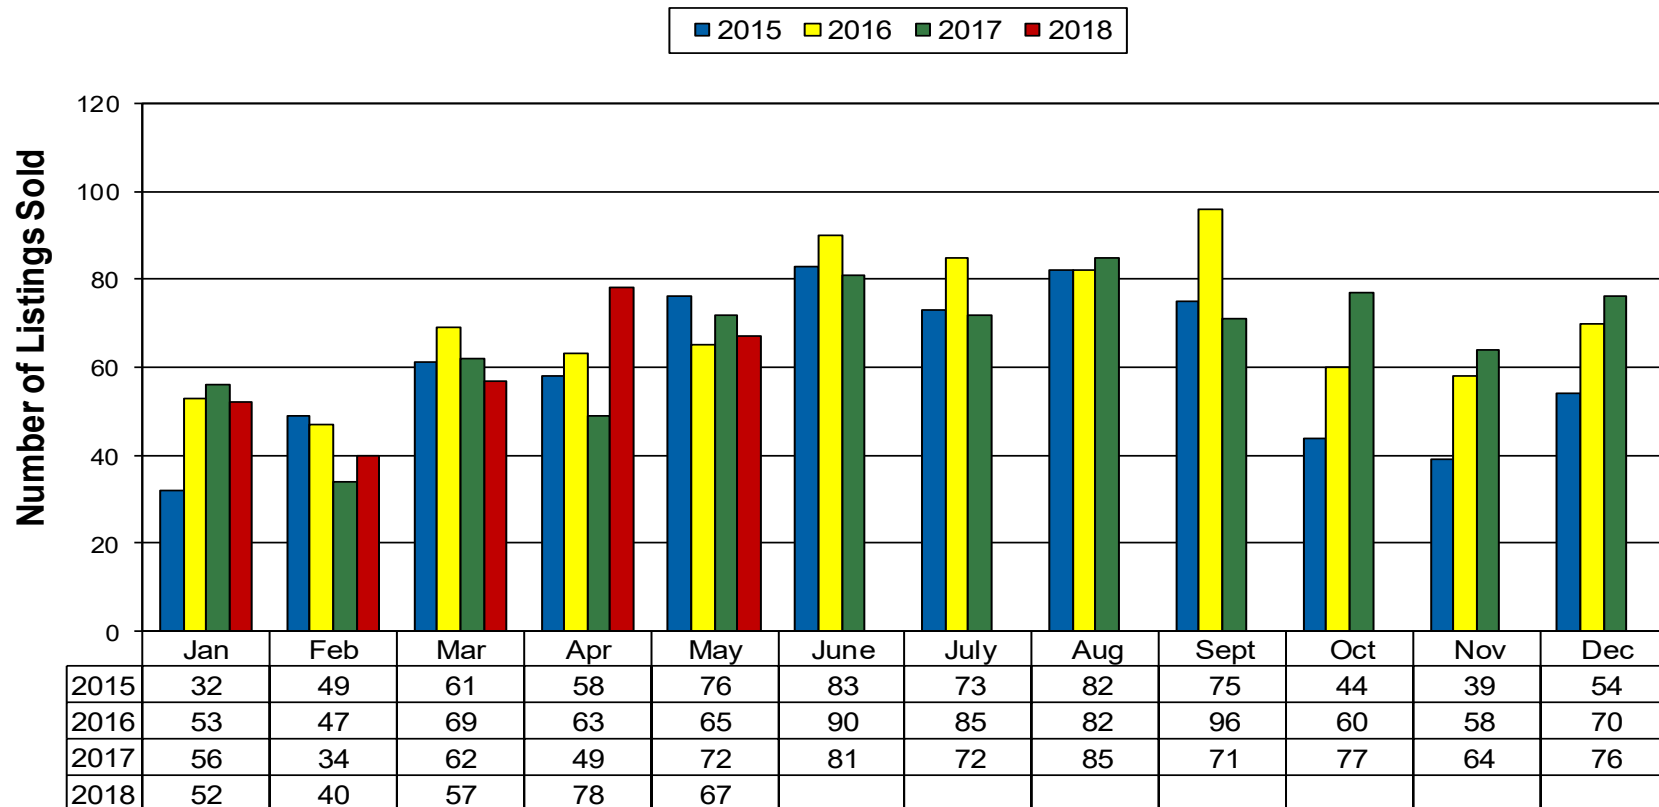

Photo Courtesy of Christina Kennell Photography

12 Month Residential Inventory Comparison - Single Family Homes

■ 2015 ■ 2016 ■ 2017 ■ 2018

12 Month Residential Closing Comparison - Single Family Homes

**WW Valley Single Family Residential Statistics -
 June 2017 through May 2018**