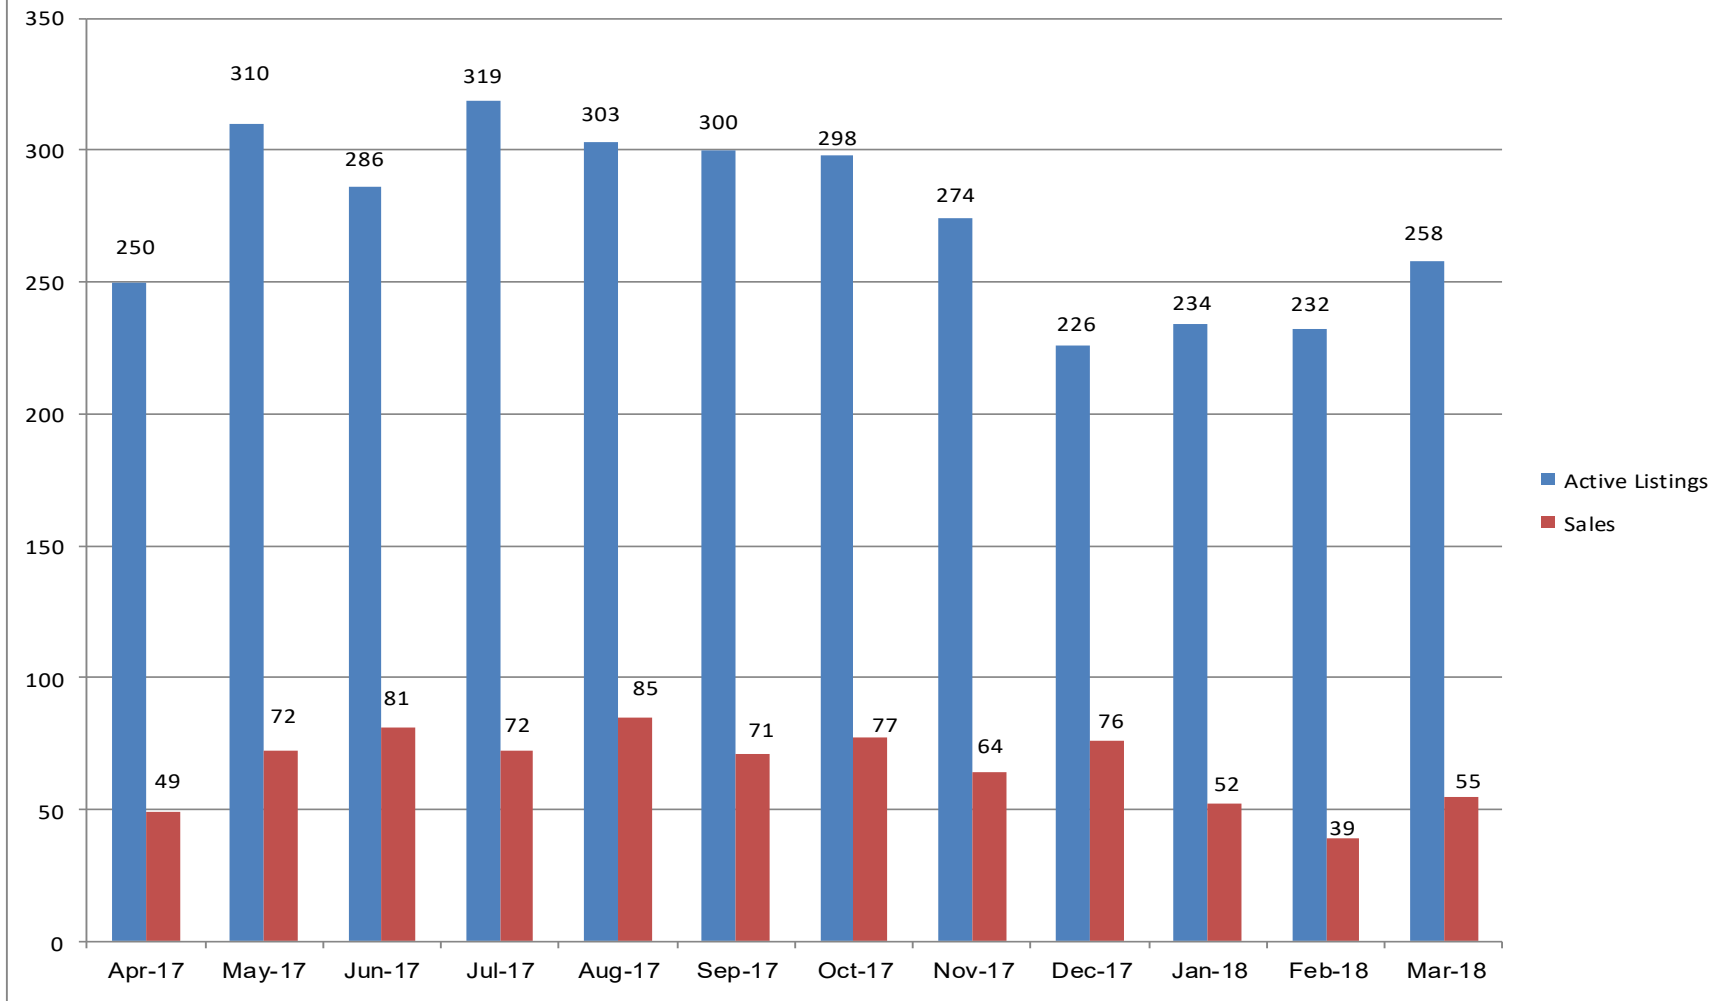

Photo Courtesy of Christina Kennell Photography

12 Month Residential Inventory Comparison - Single Family Homes

■ 2015 ■ 2016 ■ 2017 ■ 2018

12 Month Residential Closing Comparison - Single Family Homes

**WW Valley Single Family Residential Statistics -
April 2017 through March 2018**