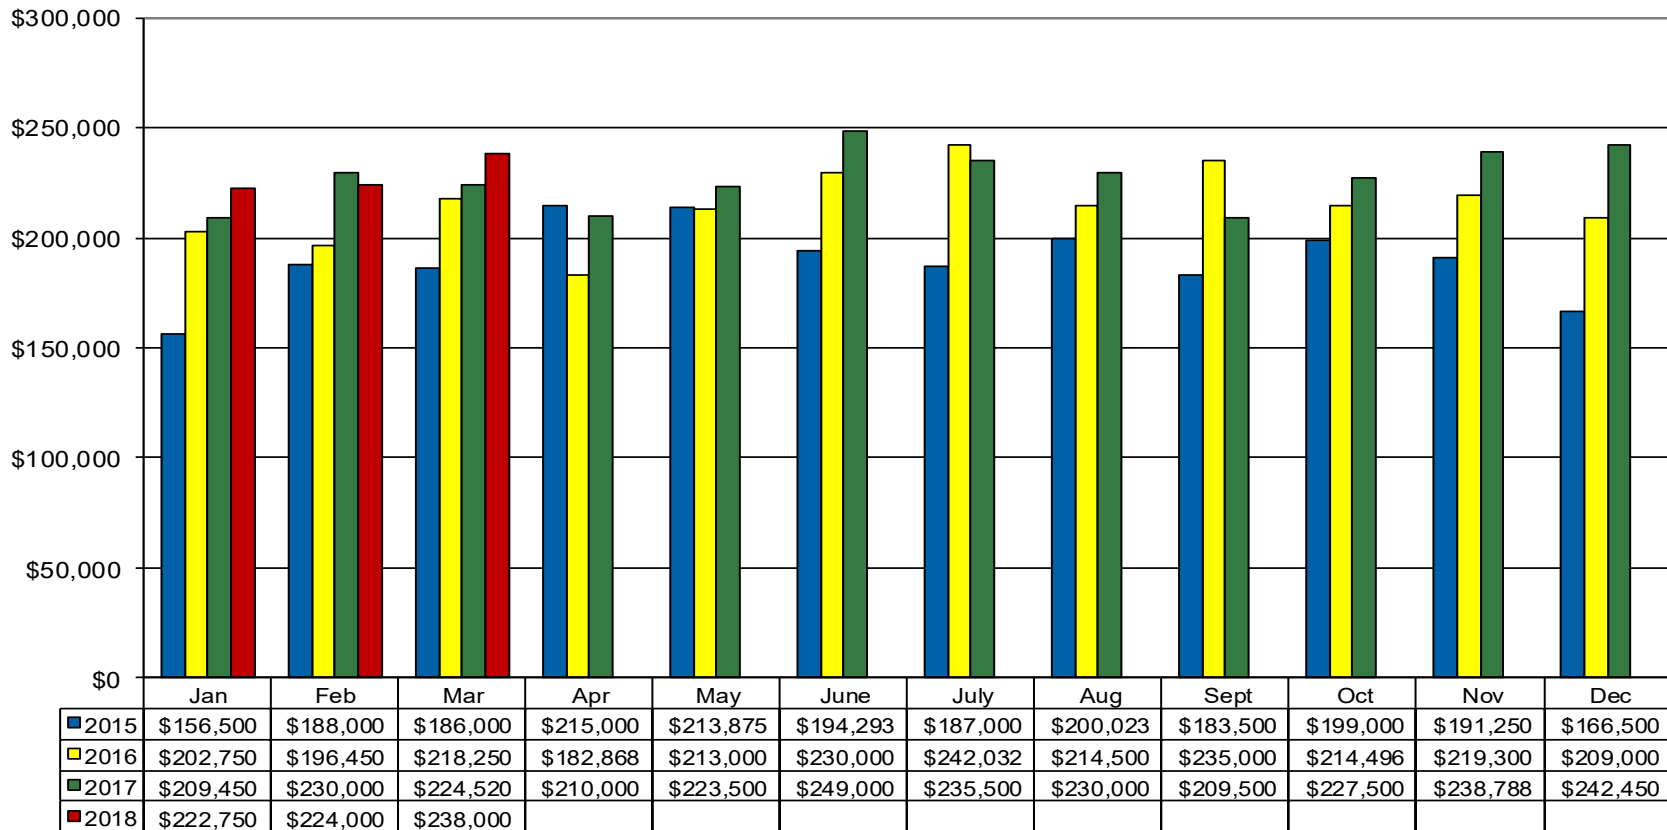

Monthly Average Residential Sales Price Single Family Homes

■ 2015 ■ 2016 ■ 2017 ■ 2018

**Monthly Median Residential Sales Price
Single Family Homes**

■ 2015 ■ 2016 ■ 2017 ■ 2018

Walla Walla Valley Single Family Residential Homes Average Sales Price