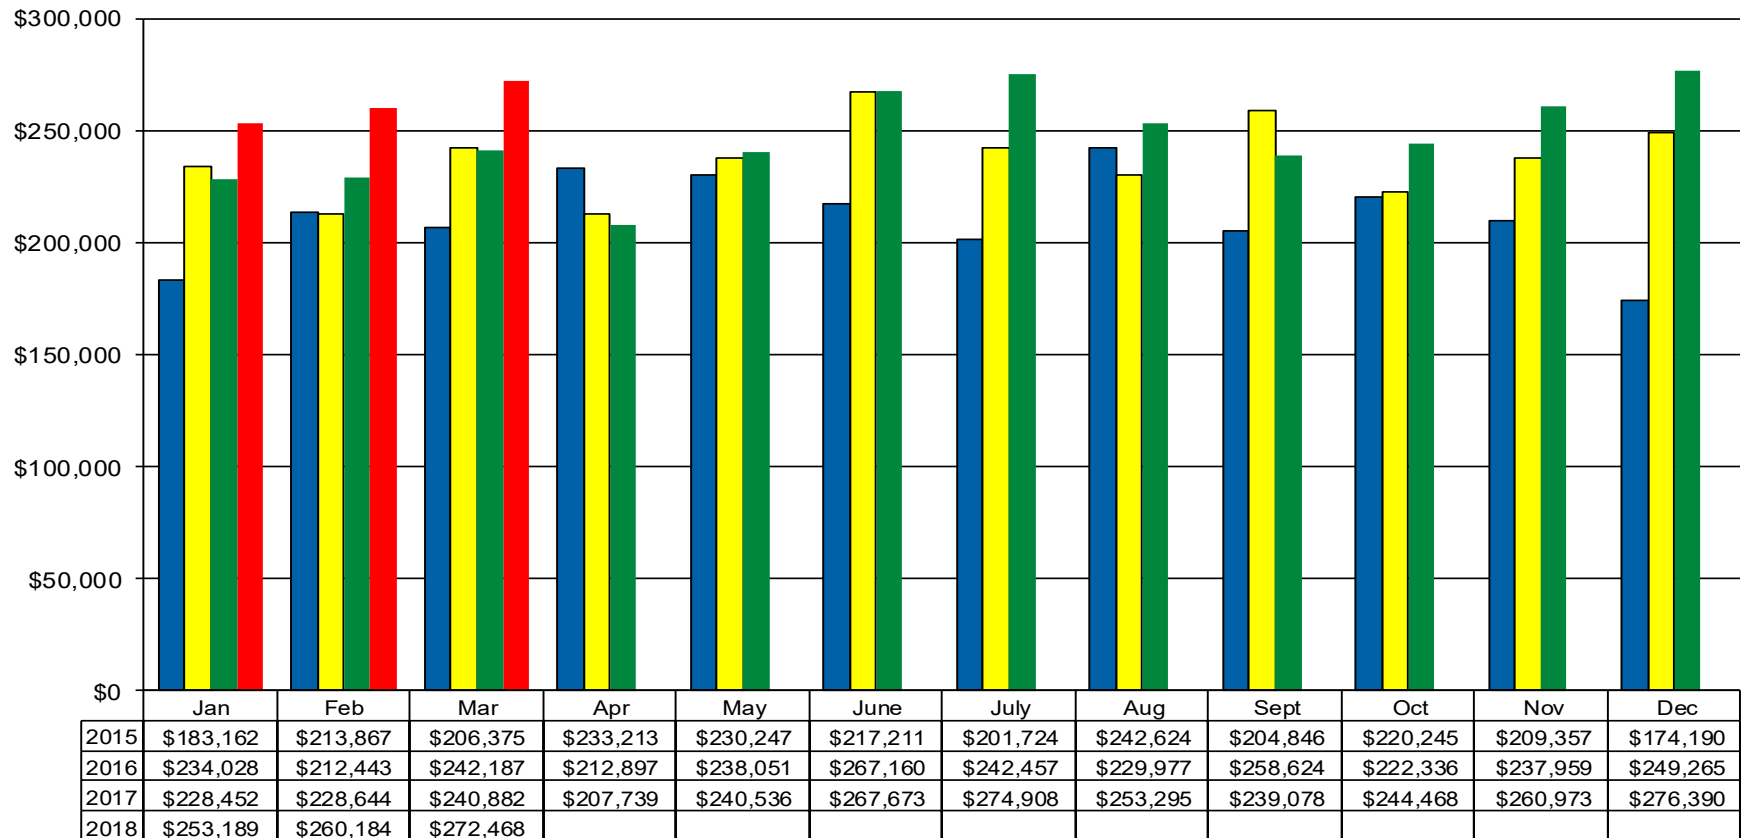

Monthly Average Residential Sales Price Single Family Homes

■ 2015 ■ 2016 ■ 2017 ■ 2018