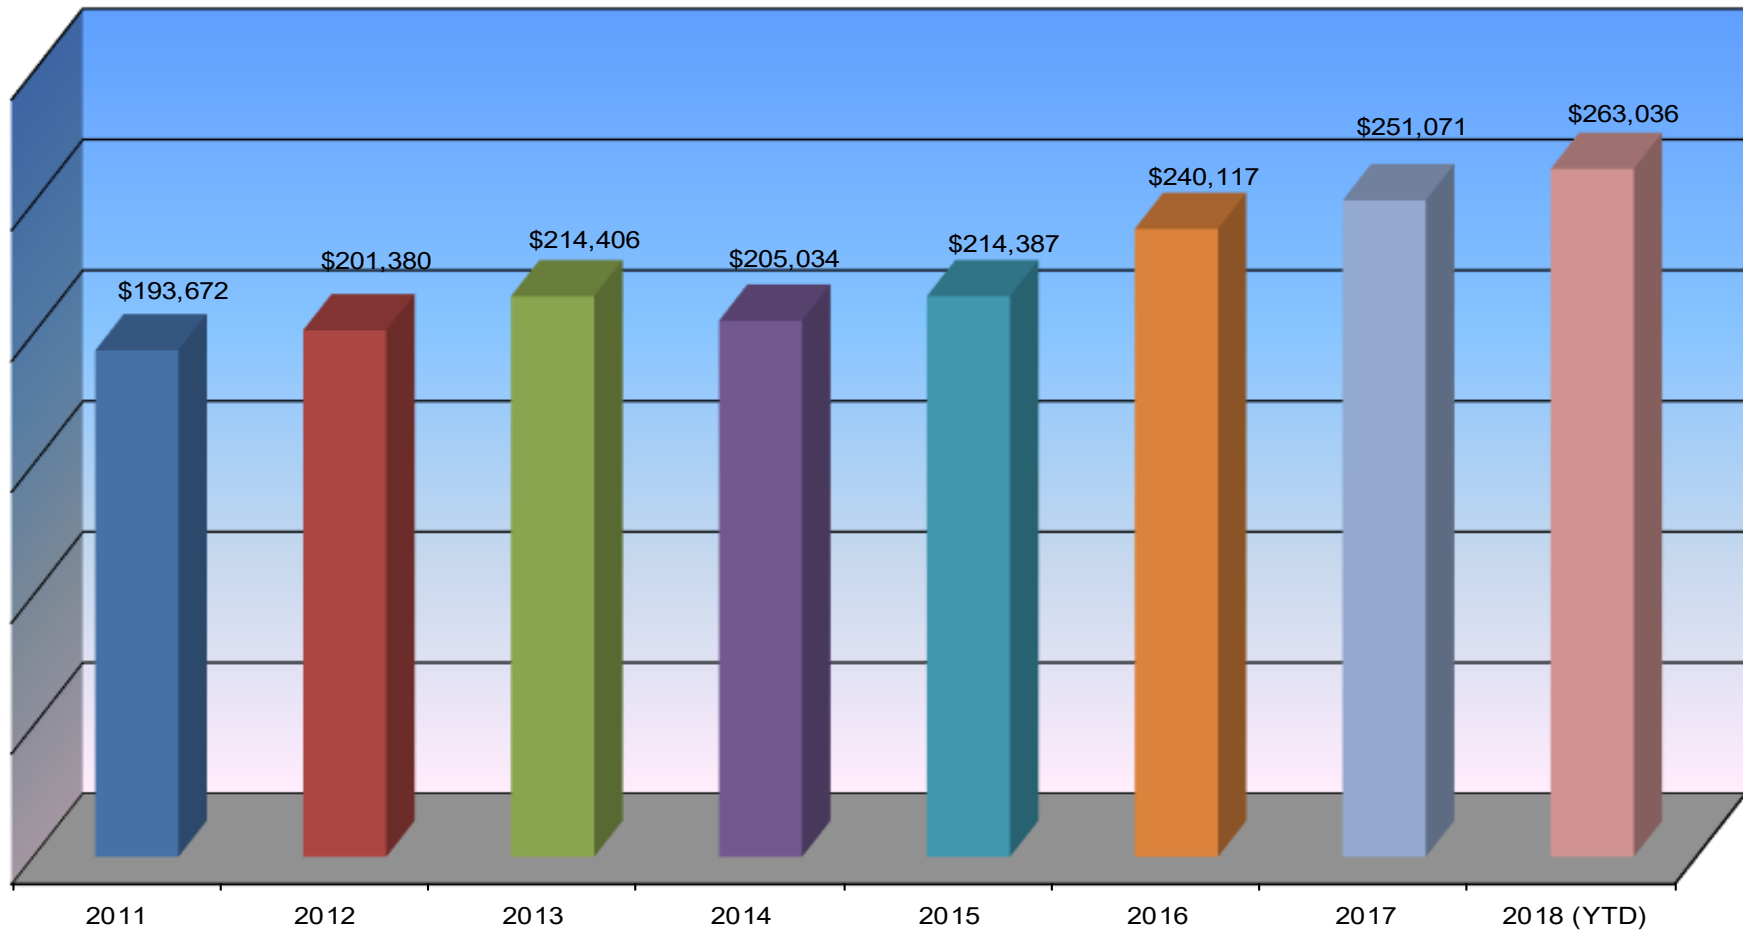

Monthly Average Residential Sales Price Single Family Homes

■ 2015 ■ 2016 ■ 2017 ■ 2018

**Monthly Median Residential Sales Price
Single Family Homes**

■ 2015 ■ 2016 ■ 2017 ■ 2018

Walla Walla Valley Single Family Residential Homes Average Sales Price