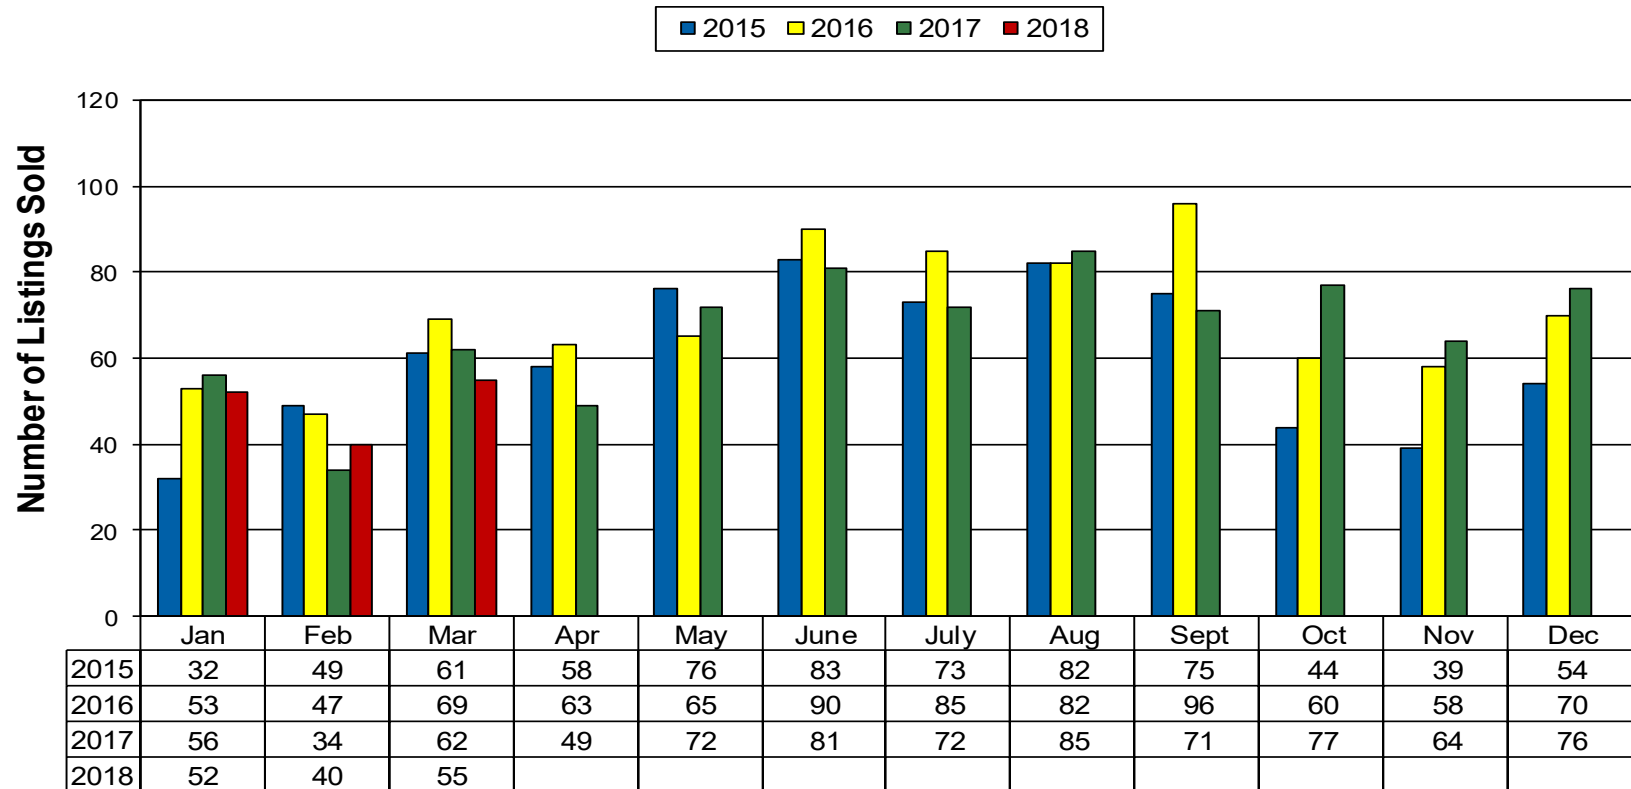

Photo Courtesy of Christina Kennell Photography

12 Month Residential Inventory Comparison - Single Family Homes

■ 2015 ■ 2016 ■ 2017 ■ 2018

12 Month Residential Closing Comparison - Single Family Homes

**WW Valley Single Family Residential Statistics -
April 2017 through March 2018**