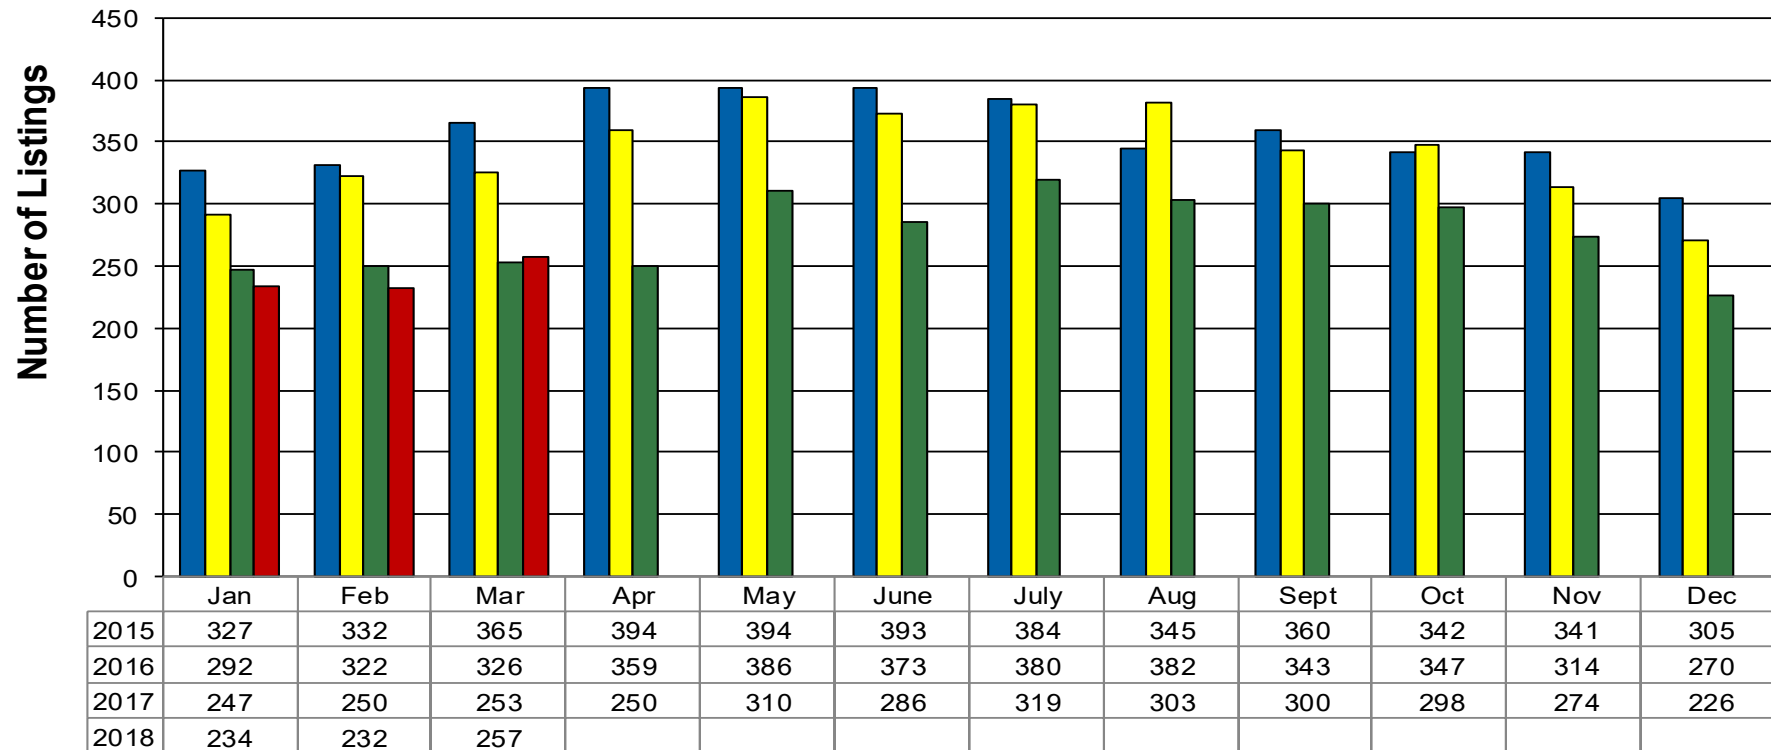

Photo Courtesy of Christina Kennell Photography

12 Month Residential Inventory Comparison - Single Family Homes

■ 2015 ■ 2016 ■ 2017 ■ 2018

12 Month Residential Closing Comparison - Single Family Homes

**WW Valley Single Family Residential Statistics -
April 2017 through March 2018**