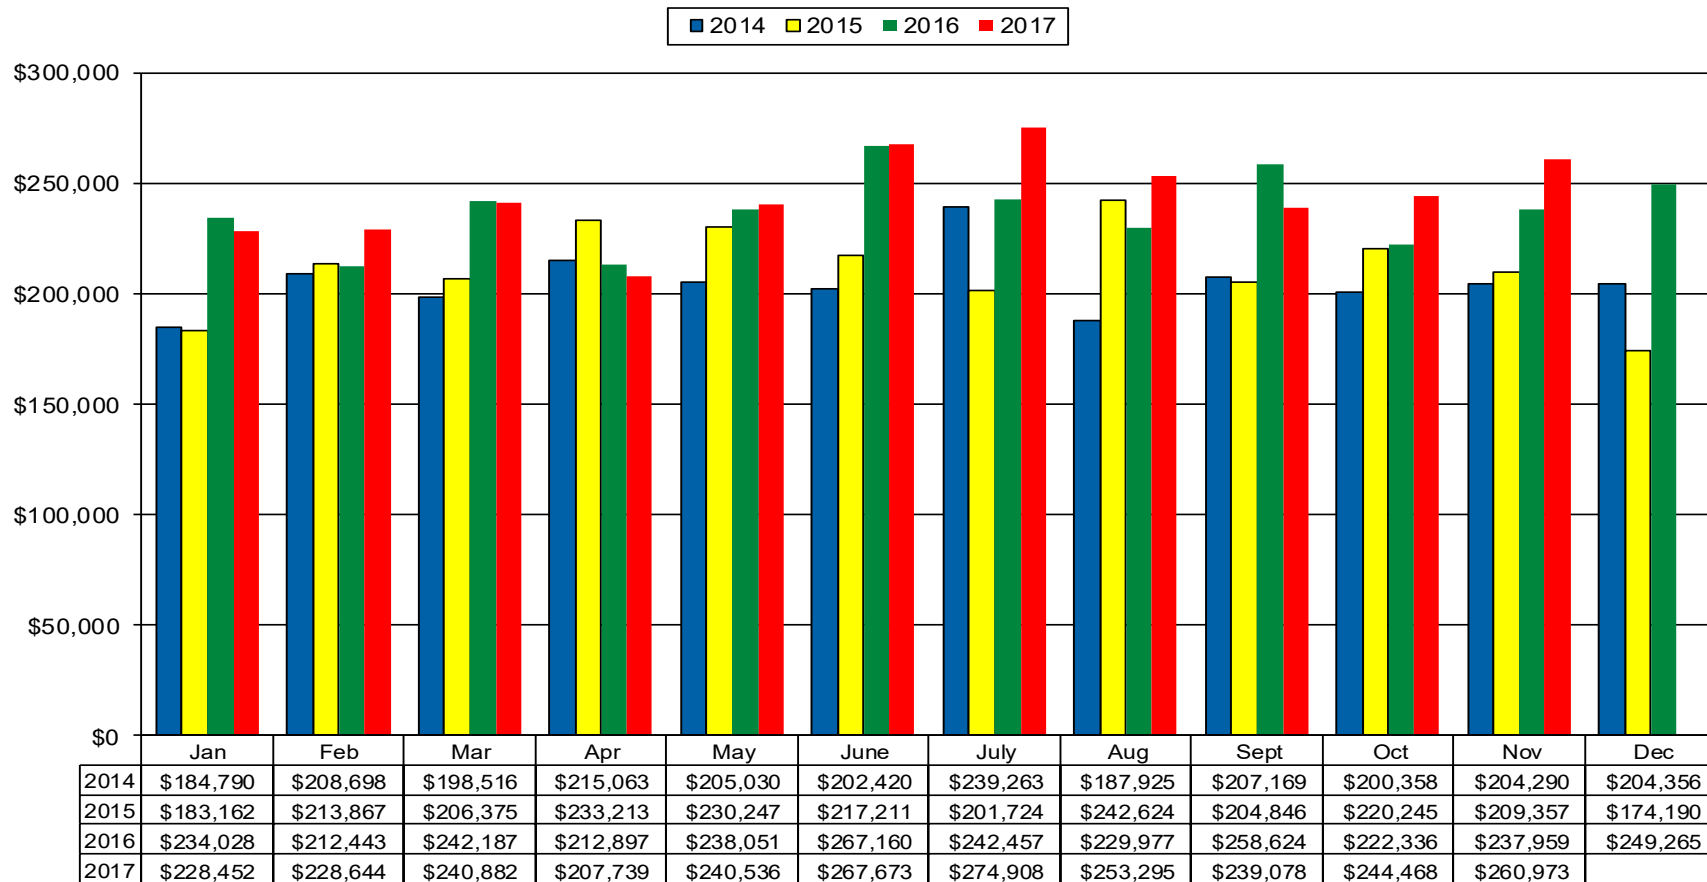

Monthly Average Residential Sales Price Single Family Homes