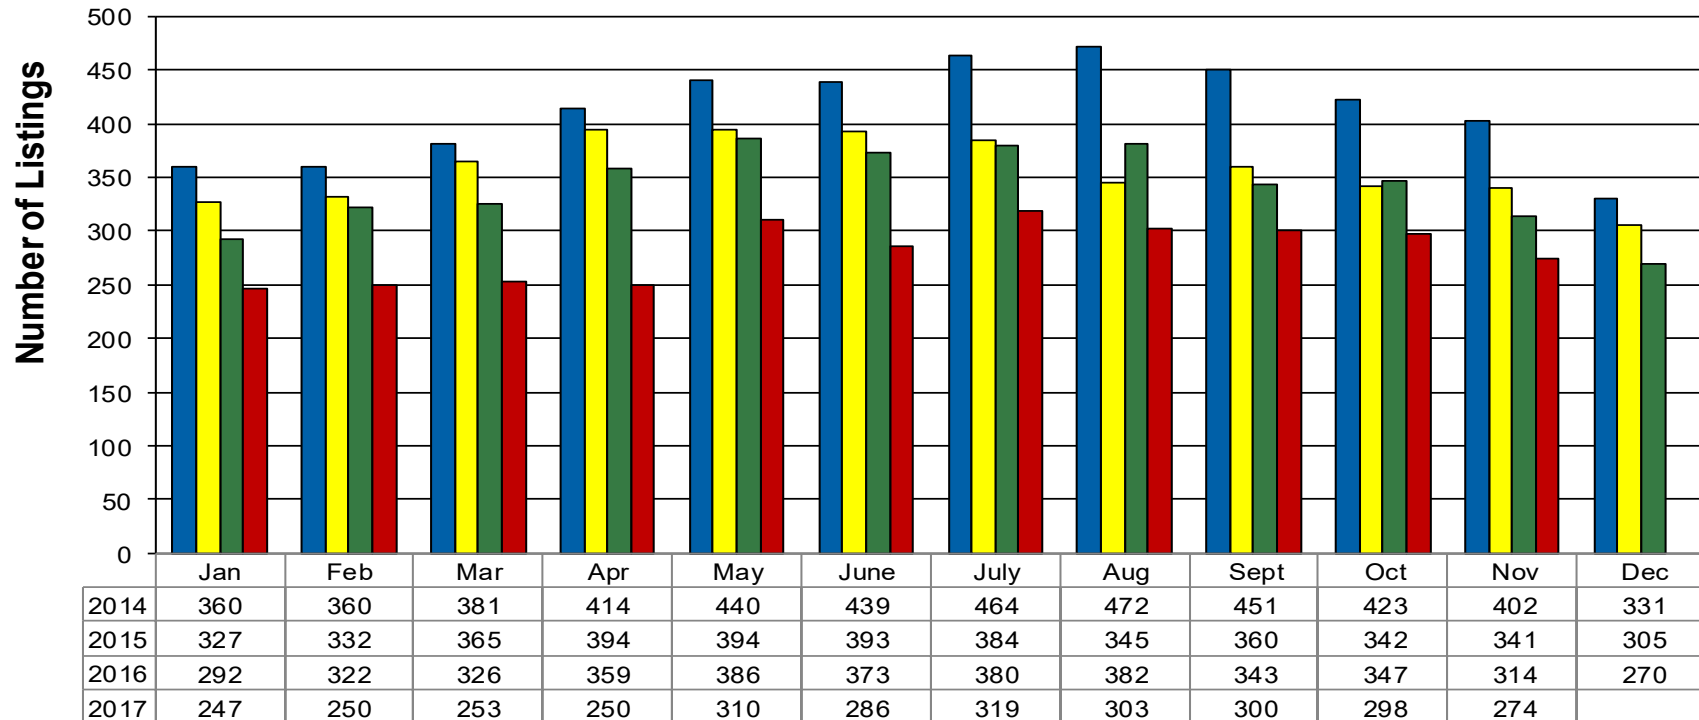

### 12 Month Residential Inventory Comparison - Single Family Homes

■ 2014 ■ 2015 ■ 2016 ■ 2017