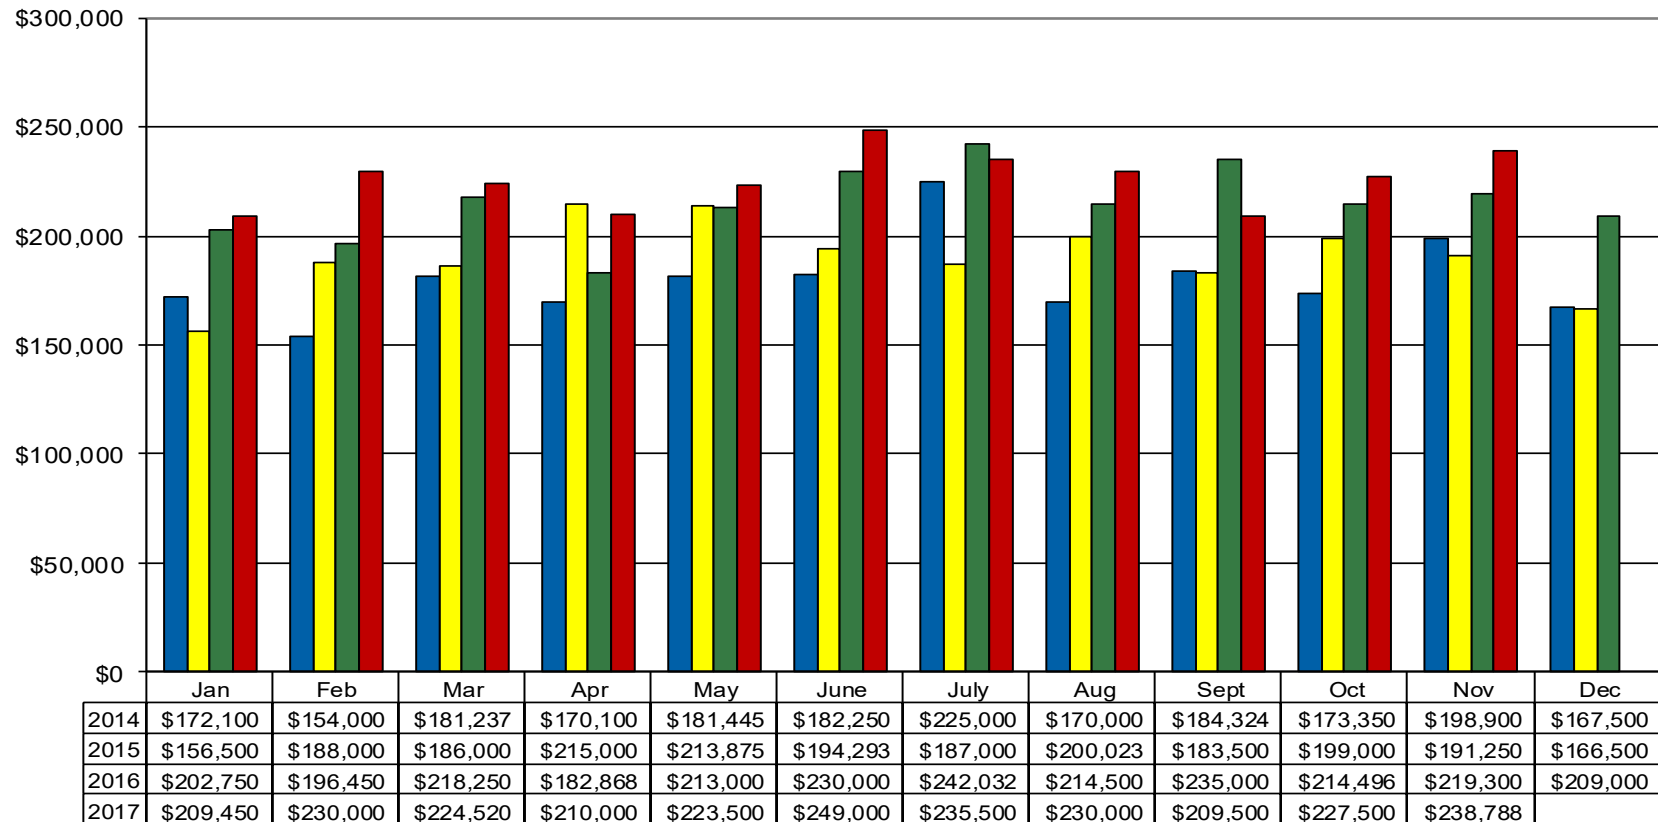

**Monthly Median Residential Sales Price
Single Family Homes**

■ 2014 ■ 2015 ■ 2016 ■ 2017