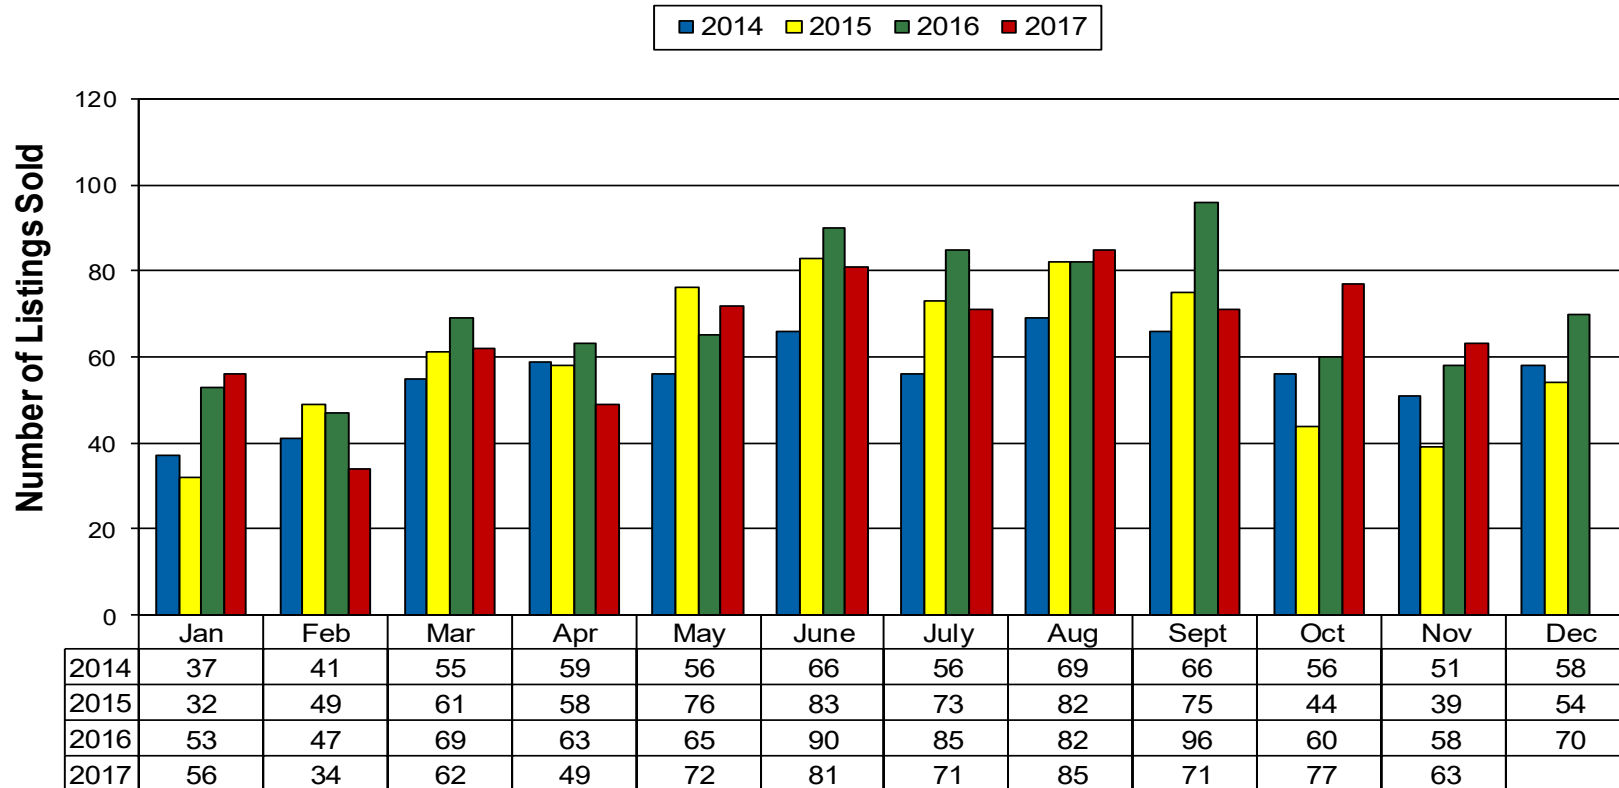

12 Month Residential Closing Comparison - Single Family Homes