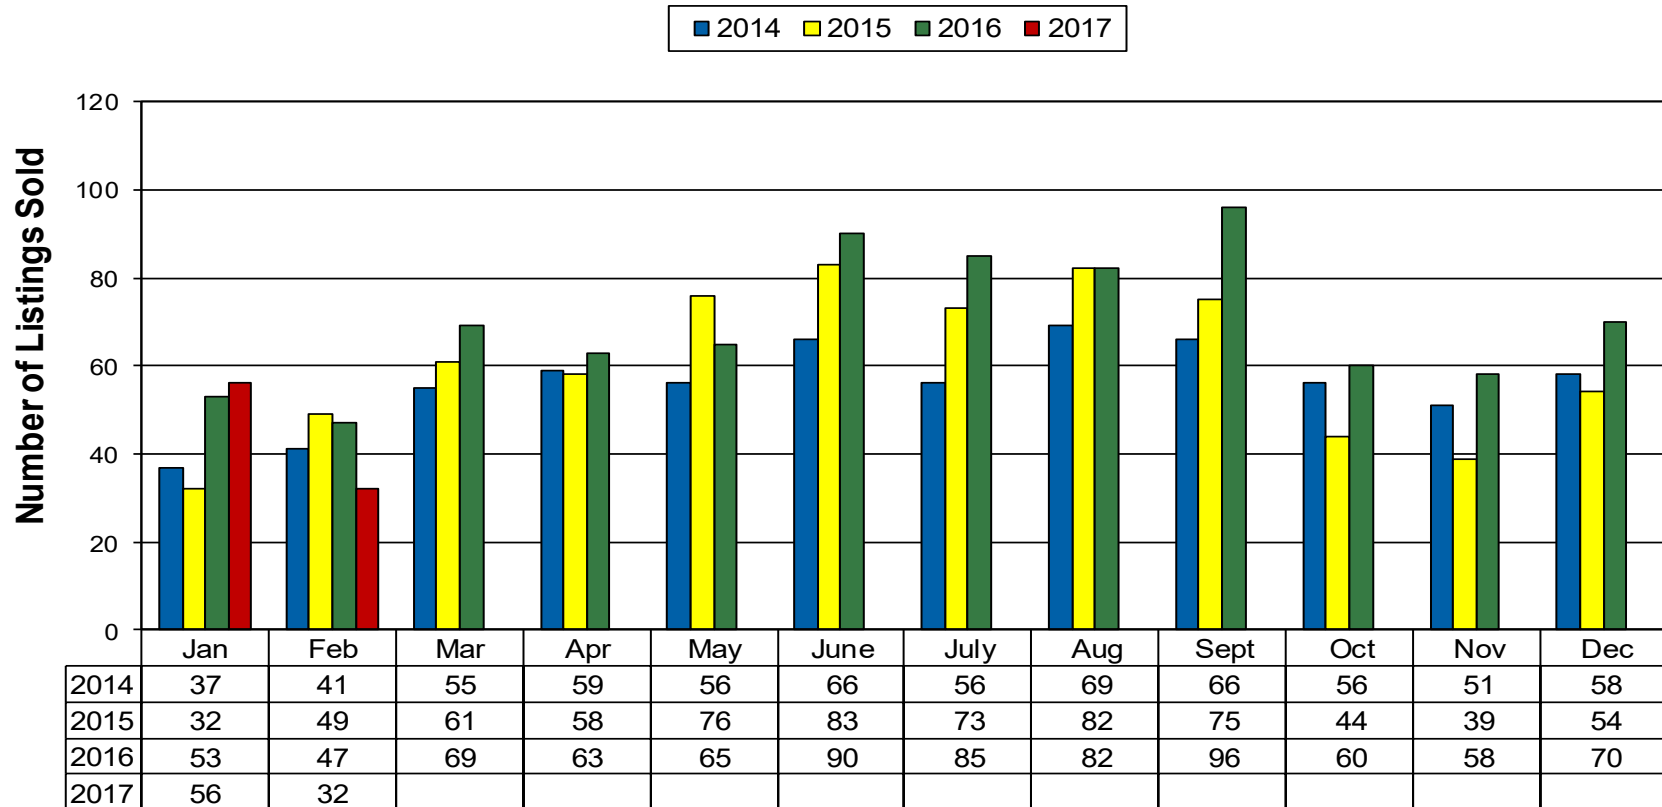

Photo Courtesy of Christina Kennell Photography

12 Month Residential Inventory Comparison - Single Family Homes

12 Month Residential Closing Comparison - Single Family Homes

**WW Valley Single Family Residential Statistics -
 March 2016 through February 2017**