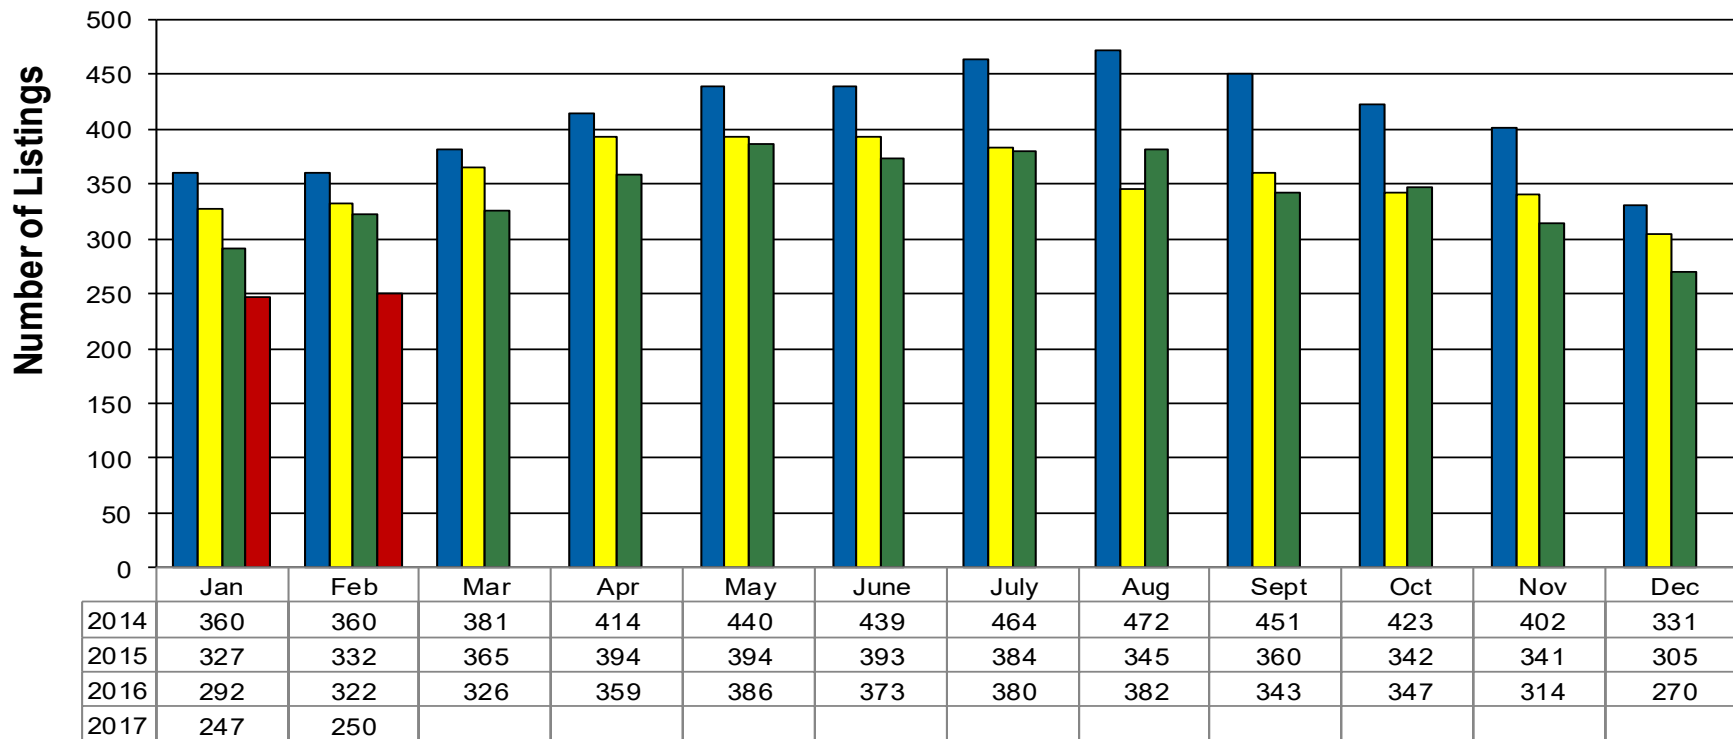

Photo Courtesy of Christina Kennell Photography

12 Month Residential Inventory Comparison - Single Family Homes

12 Month Residential Closing Comparison - Single Family Homes

**WW Valley Single Family Residential Statistics -
 March 2016 through February 2017**