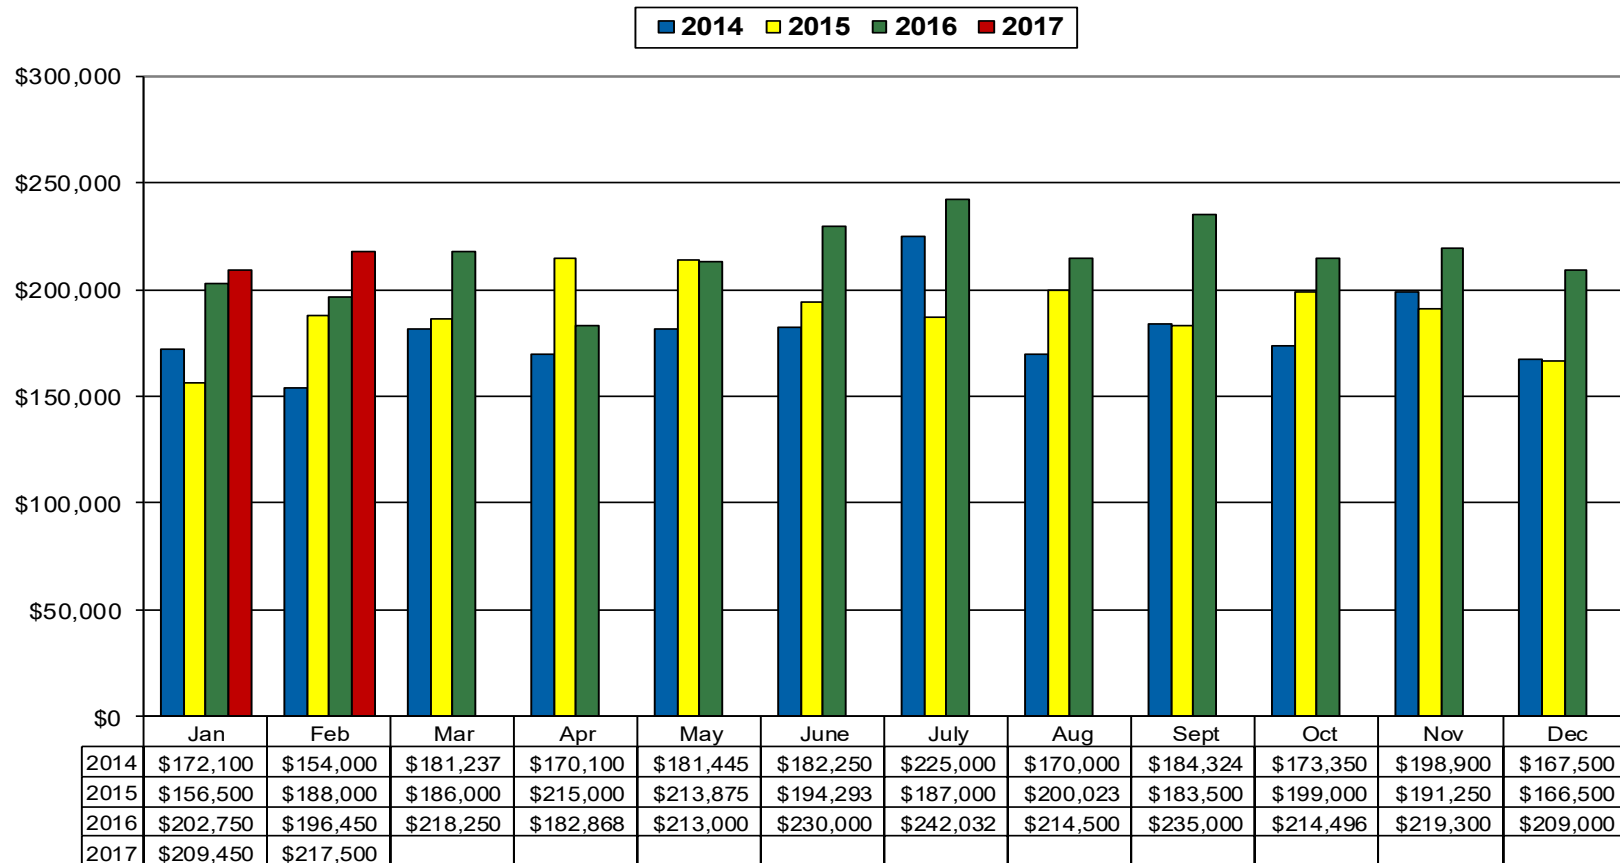

**Monthly Median Residential Sales Price
Single Family Homes**