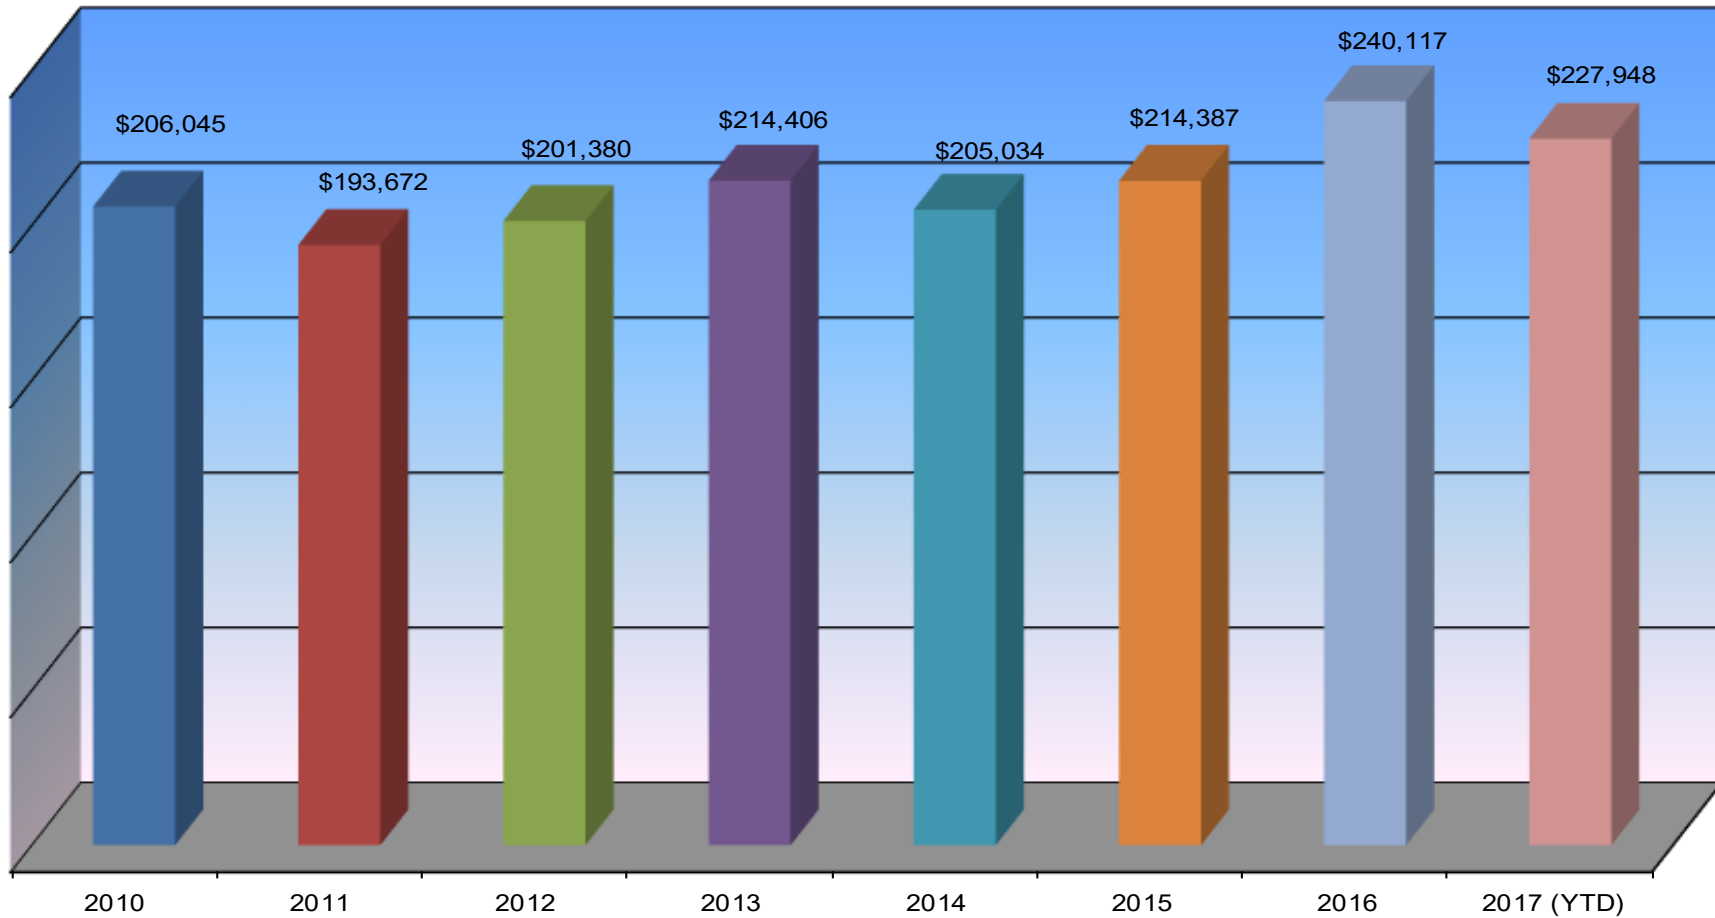

**Monthly Median Residential Sales Price
Single Family Homes**

Monthly Average Residential Sales Price Single Family Homes

■ 2014 ■ 2015 ■ 2016 ■ 2017

Walla Walla Valley Single Family Residential Homes Average Sales Price