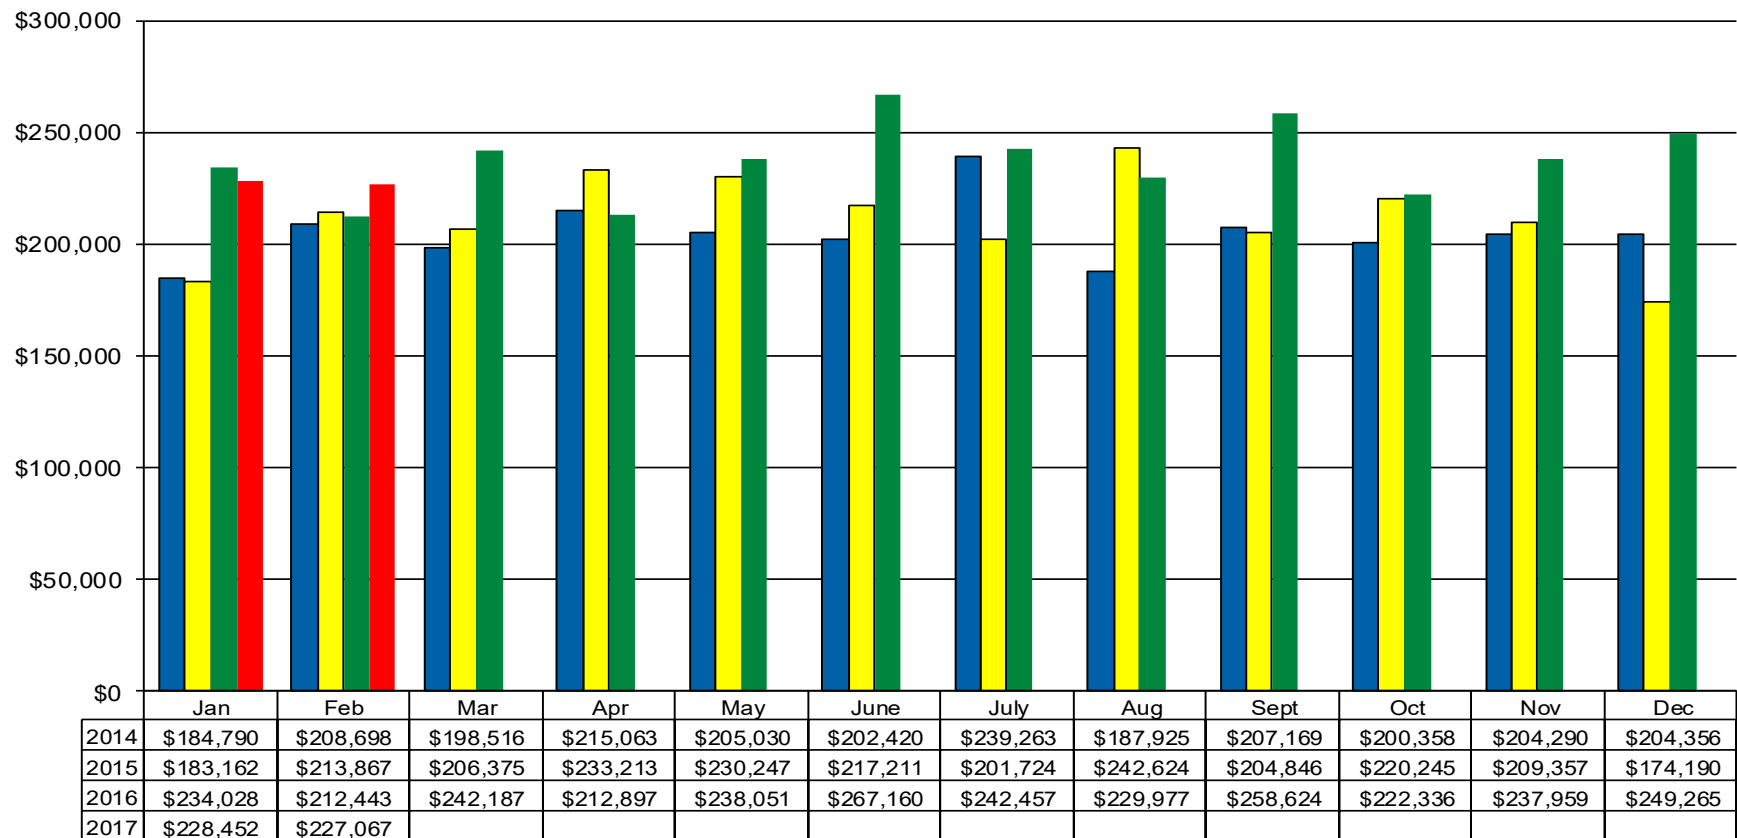

Monthly Average Residential Sales Price Single Family Homes

■ 2014 ■ 2015 ■ 2016 ■ 2017