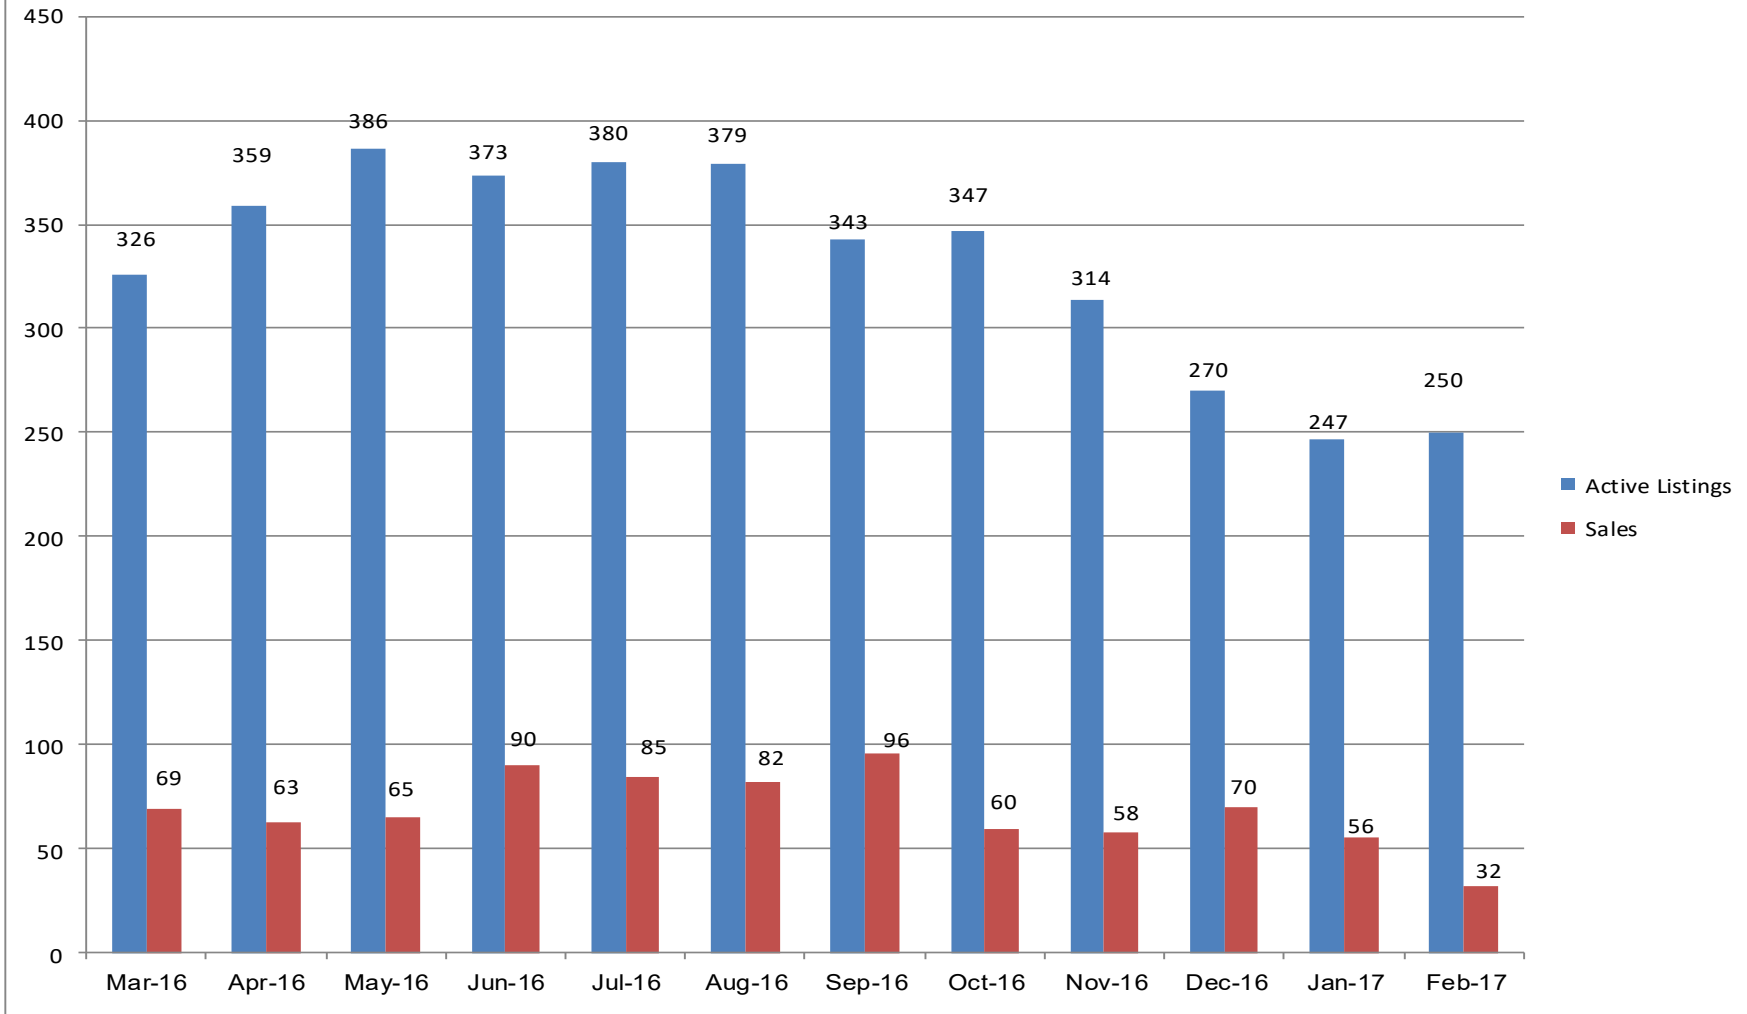

Photo Courtesy of Christina Kennell Photography

12 Month Residential Inventory Comparison - Single Family Homes

12 Month Residential Closing Comparison - Single Family Homes

**WW Valley Single Family Residential Statistics -
 March 2016 through February 2017**